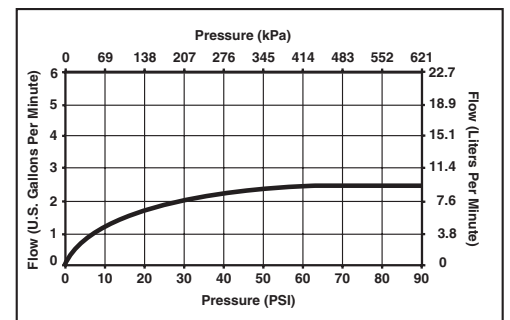

Delta reserves the right (1) to make changes in specifications and materials, and (2) to change or discontinue models, both without notice or obligation. Dimensions are for reference only.

BSP-B-81375 Rev. B

Delta Faucet Company
55 E. 111th Street, Indianapolis, Indiana 46280
350 South Edgeware Road, St. Thomas, ON N5P 4L1
© 2013 Masco Corporation of Indiana