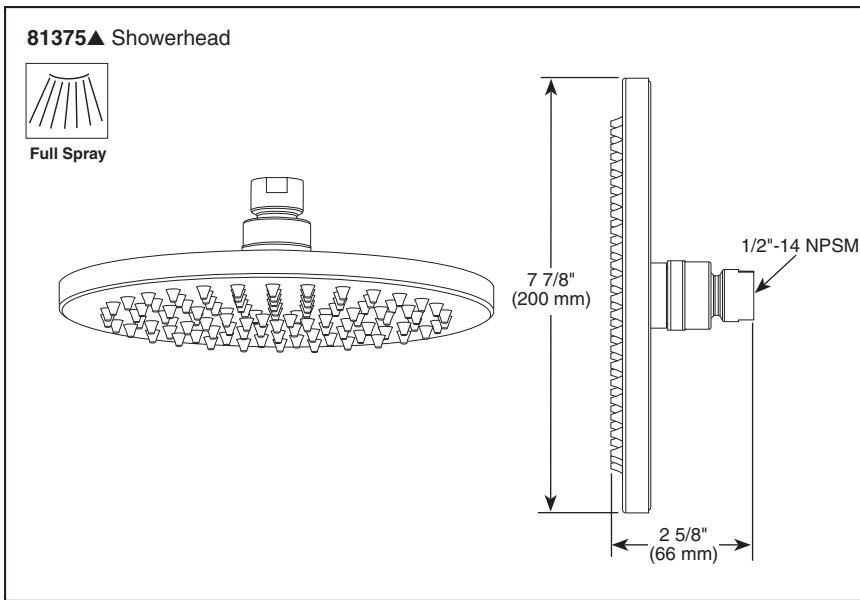

81375▲

Submitted Model No.: _____

Specific Features: _____

▲ Designate proper finish suffix

BRIZO®

SHOWERHEAD

- Round Ceiling Mount Showerhead
- 2.5 GPM Max @ 80 PSI

STANDARD SPECIFICATIONS:

- Standard 1/2" pipe fitting connection.
- 2.5 GPM Max @ 80 PSI.
- Wrench flats for tightening.
- Solid fabricated brass showerhead.
- Showerhead is intended for ceiling supply but ball connector rotates and pivots (15° in all directions) so it can be used with wall mounted showerheads.