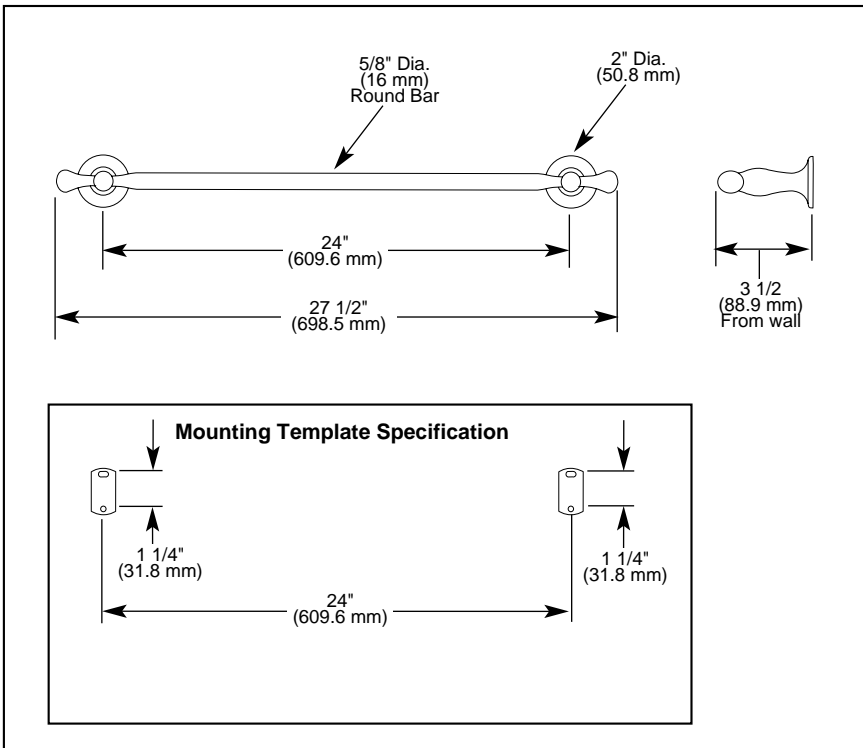

BRIZO[®]

ACCESSORIES

- RSVP™ Bath Collection
- 24" Single Towel Bar

Submitted Model No.: _____

Specific Features: _____

STANDARD SPECIFICATIONS:

- Wood blocking is preferable behind all wall surfaces. If wood blocking is not available, the following fasteners are suggested: Tile/Masonry-use plastic anchors provided. Plaster/Drywall-use metal anchors provided.
- Mounting hardware and mounting instructions included with product.