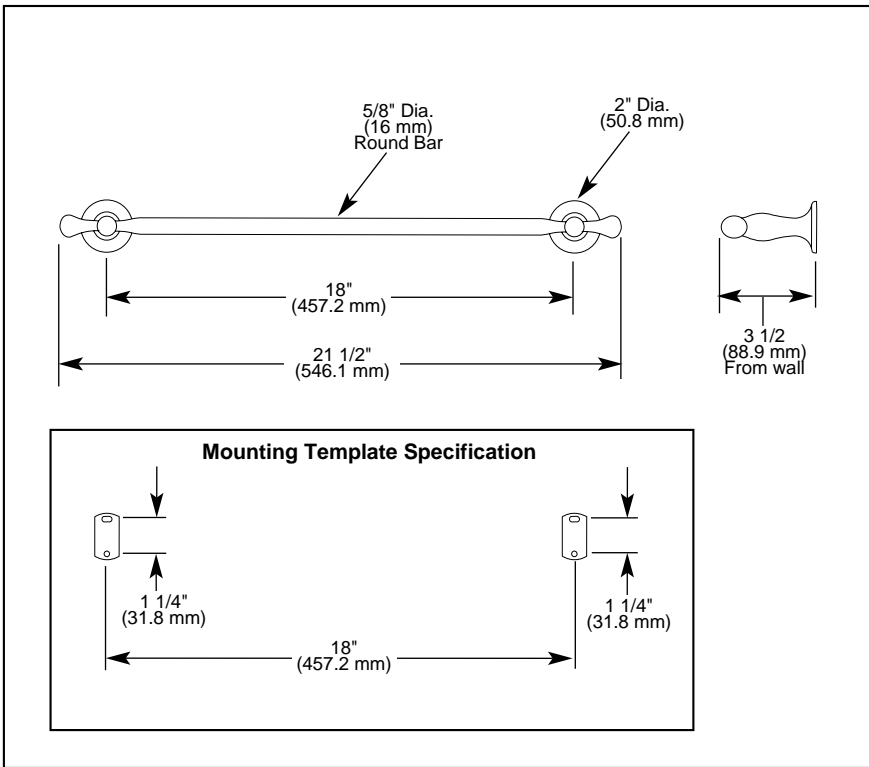

## ACCESSORIES

- RSVP™ Bath Collection
- 18" Single Towel Bar

Submitted Model No.: \_\_\_\_\_

Specific Features: \_\_\_\_\_

### STANDARD SPECIFICATIONS:

- Wood blocking is preferable behind all wall surfaces. If wood blocking is not available, the following fasteners are suggested: Tile/Masonry-use plastic anchors provided. Plaster/Drywall-use metal anchors provided.
- Mounting hardware and mounting instructions included with product.