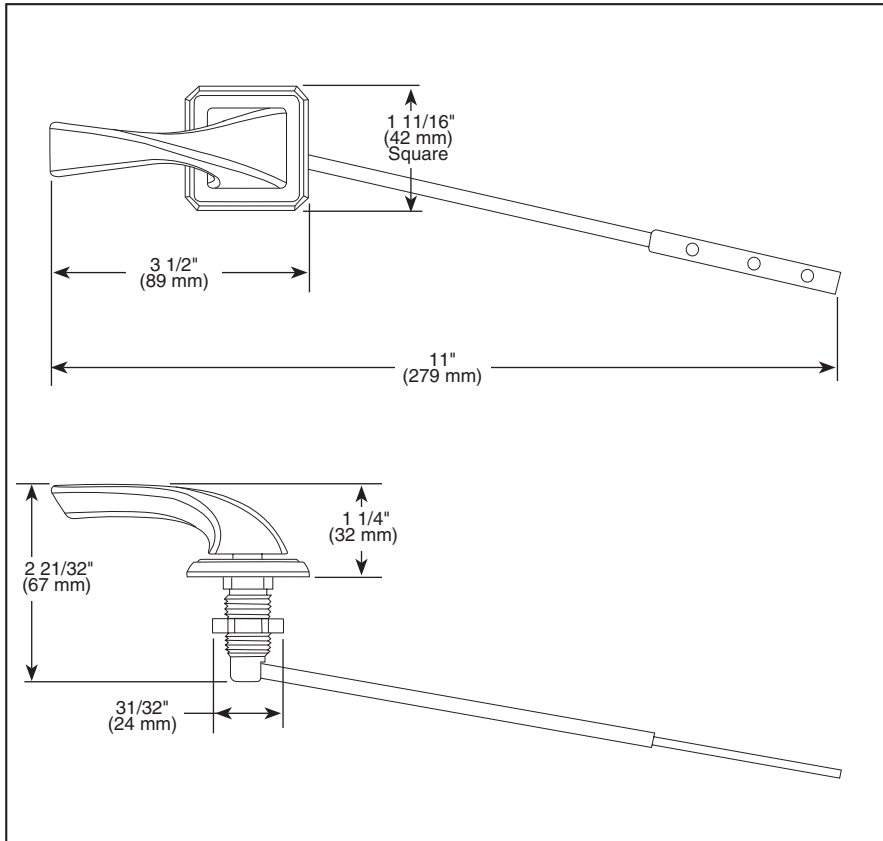

BRIZO®

ACCESSORIES

- Virage™ Bath Collection
- Front Mount Flush Lever

696030▲

Submitted Model No.: _____

Specific Features: _____

▲ Designate proper finish suffix

STANDARD SPECIFICATIONS: