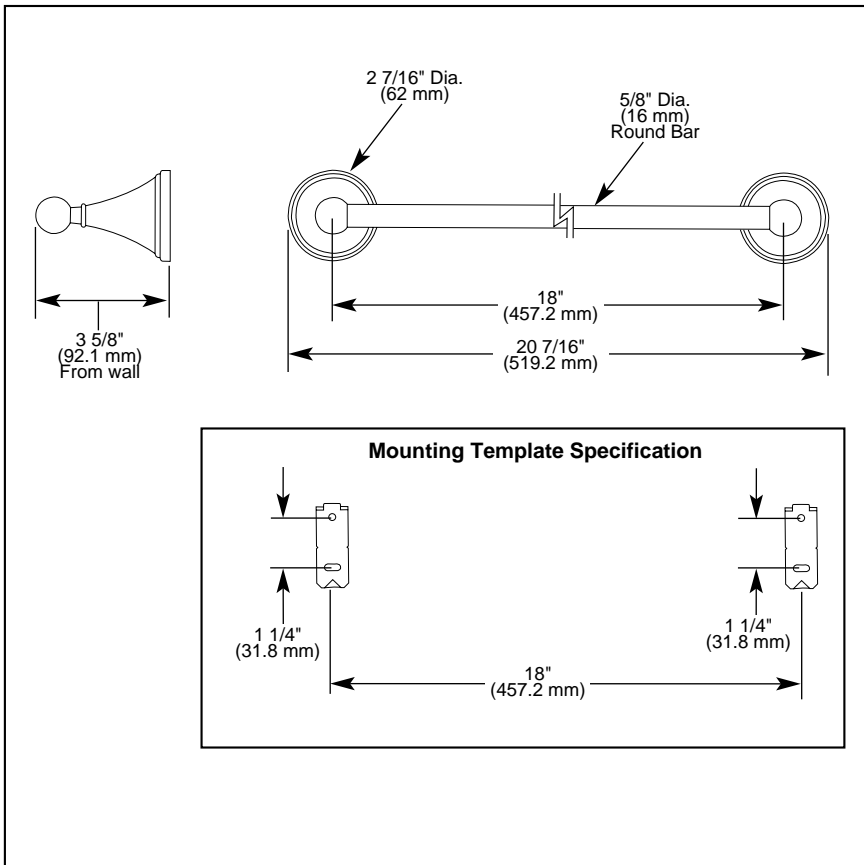

BRIZO[®]

ACCESSORIES

- Traditional Series
- 18' Towel bar

Submitted Model No.: _____

Specific Features: _____

STANDARD SPECIFICATIONS:

- Wood blocking is preferable behind all wall surfaces. If wood blocking is not available, the following fasteners are suggested: Tile/Masonry-Plastic or lead Anchors Plaster/drywall-Toggle bolts.
- Mounting hardware and mounting instructions included with product.