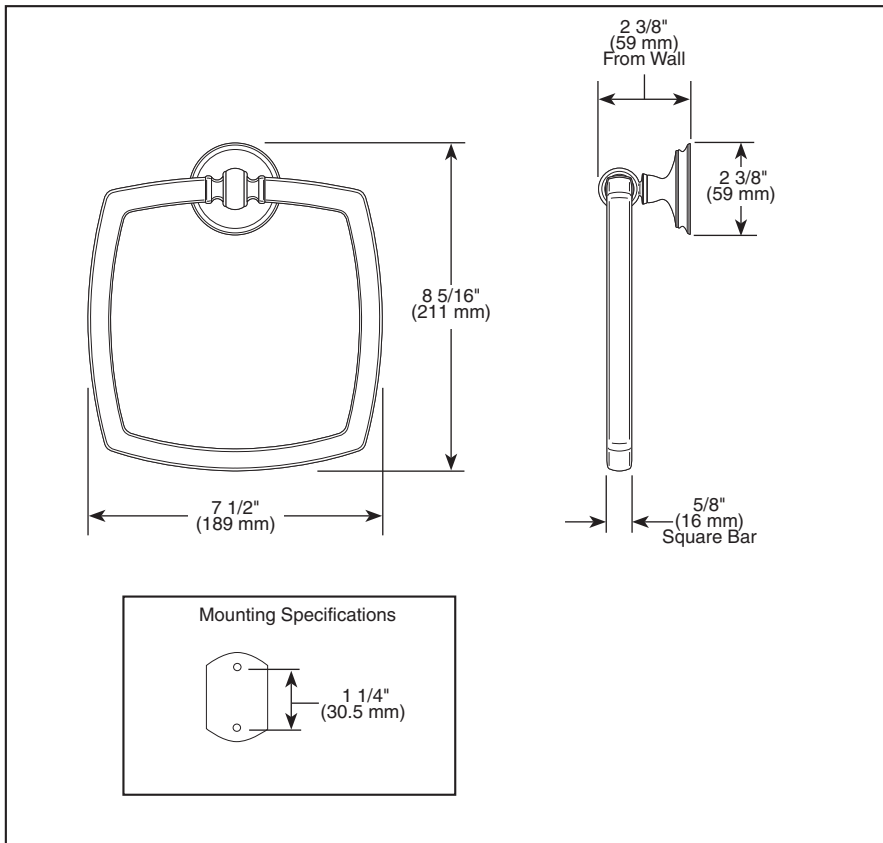

BRIZO®

ACCESSORIES

- Charlotte™ Bath Collection
- Towel Ring

Submitted Model No.: _____

Specific Features: _____

STANDARD SPECIFICATIONS:

- Mounting hardware and mounting instructions included with product.
- Note: Plastic anchors, screws, toggle bolts and mounting bracket are included with the mounting hardware.