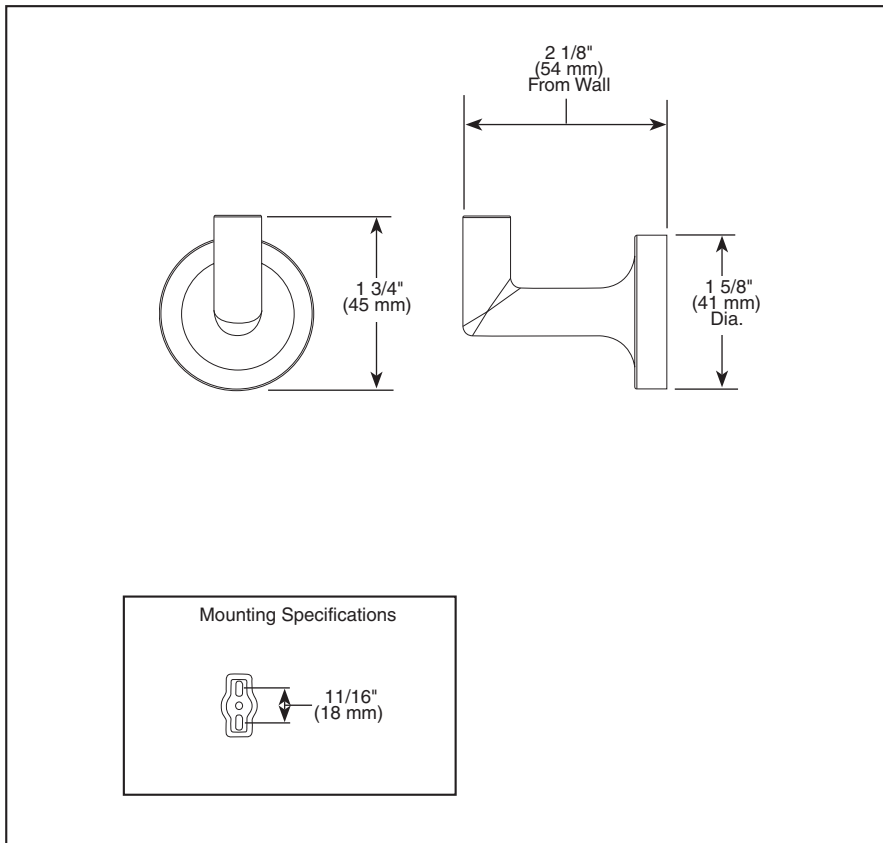

BRIZO®

ACCESSORIES

- Odin™ Bath Collection
- Robe Hook

Submitted Model No.: _____

Specific Features: _____

STANDARD SPECIFICATIONS:

- Mounting hardware and mounting instructions included with product.
- Note: Plastic anchors, screws, toggle bolts and mounting bracket are included with the mounting hardware.