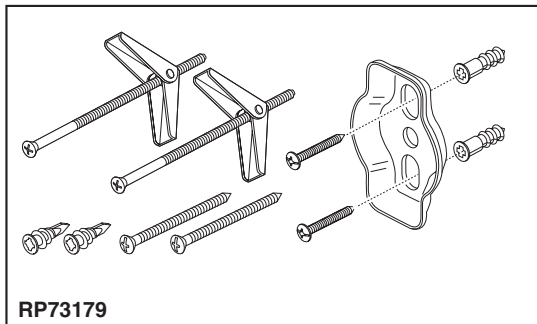

Delta reserves the right (1) to make changes in specifications and materials, and (2) to change or discontinue models, both without notice or obligation. Dimensions are for reference only. See current full-line price book or www.brizo.com for finish options and product availability.

BSP-A-693575 Rev. A

Delta Faucet Company
Indianapolis, Indiana 46280
A Division of Masco Corporation of Indiana
© 2012 Masco Corporation of Indiana