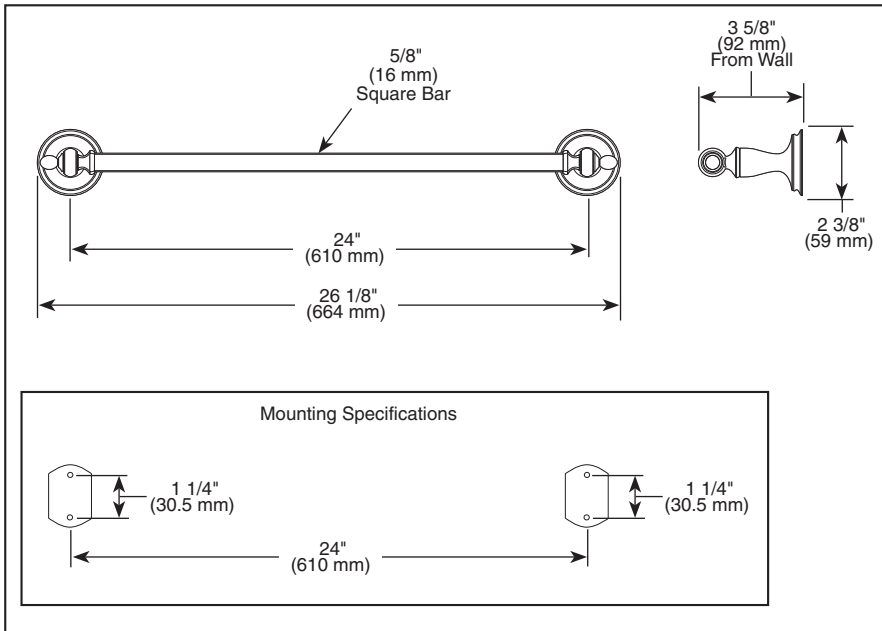

BRIZO®

ACCESSORIES

- Charlotte™ Bath Collection
- 24" Towel Bar

Submitted Model No.: _____

Specific Features: _____

STANDARD SPECIFICATIONS:

- Wood blocking is preferable behind all wall surfaces. If wood blocking is not available, try finding a wood stud to anchor at least one end of this accessory.
- Mounting hardware and mounting instructions included with product.
- Note: Plastic anchors, screws, toggle bolts, and mounting brackets are included with the mounting hardware.