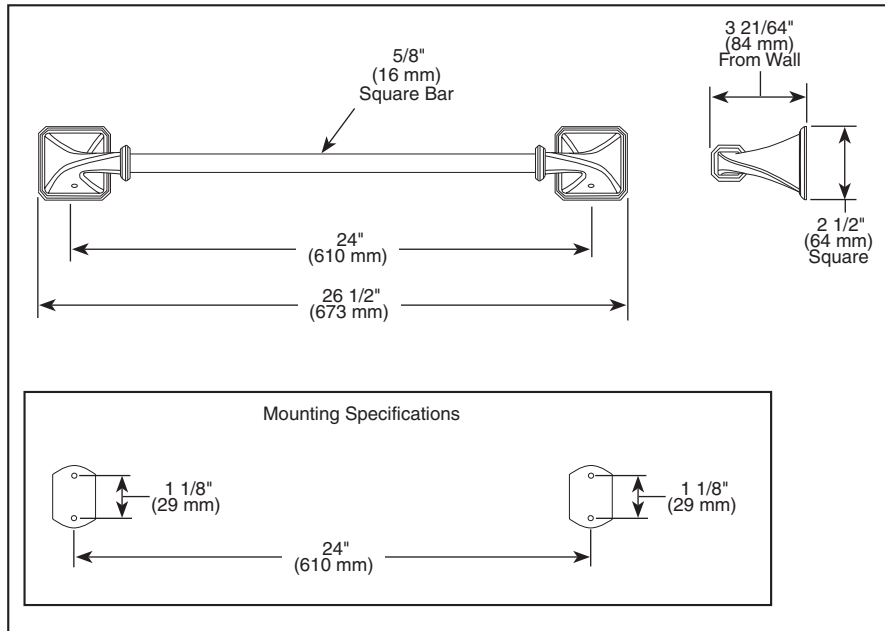

BRIZO®

ACCESSORIES

- Virage™ Bath Collection
- 24" Towel Bar

Submitted Model No.: _____

Specific Features: _____

▲ Designate proper finish suffix

STANDARD SPECIFICATIONS:

- Wood blocking is preferable behind all wall surfaces. If wood blocking is not available, the following fasteners are suggested: Tile/Masonry-Plastic or lead Anchors; Plaster/drywall-Toggle bolts.
- Mounting hardware and mounting instructions included with product.
- Note: Only plastic anchors are included with the mounting hardware.