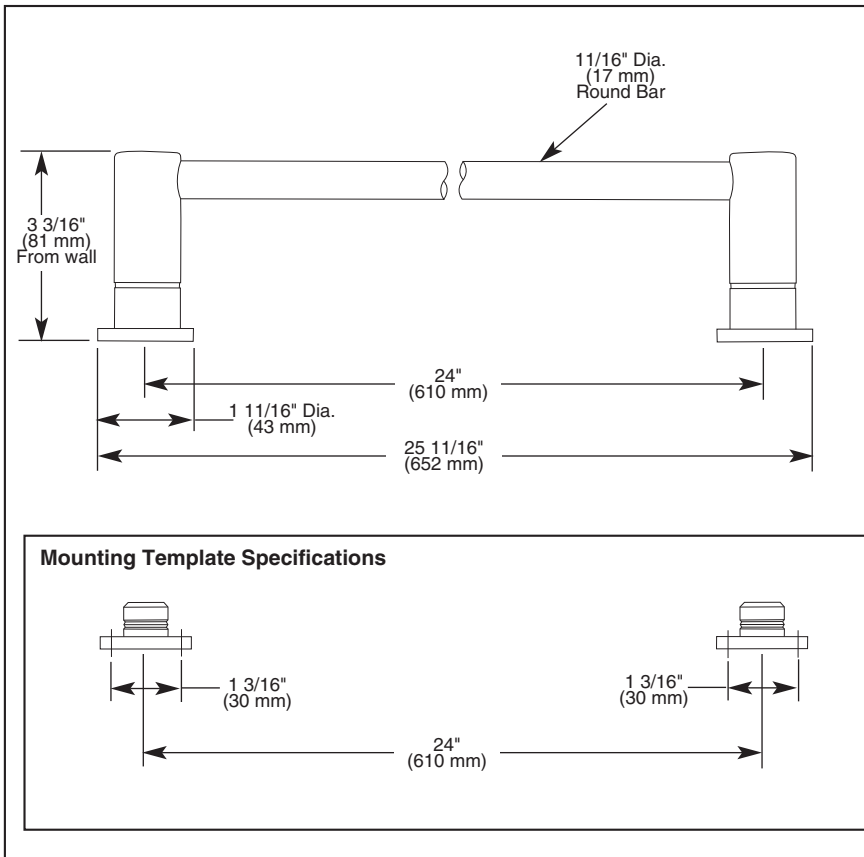

## ACCESSORIES

- Euro Series
- Coordinates with Quiescence® Collection
- 24" Towel Bar

Submitted Model No.: \_\_\_\_\_

Specific Features: \_\_\_\_\_

▲ Designate proper finish suffix

### STANDARD SPECIFICATIONS:

- Wood blocking is preferable behind all wall surfaces. If wood blocking is not available, the following fasteners are suggested: Tile/Masonry-Plastic or lead Anchors Plaster/drywall-Toggle bolts.
- Mounting hardware and mounting instructions included with product.