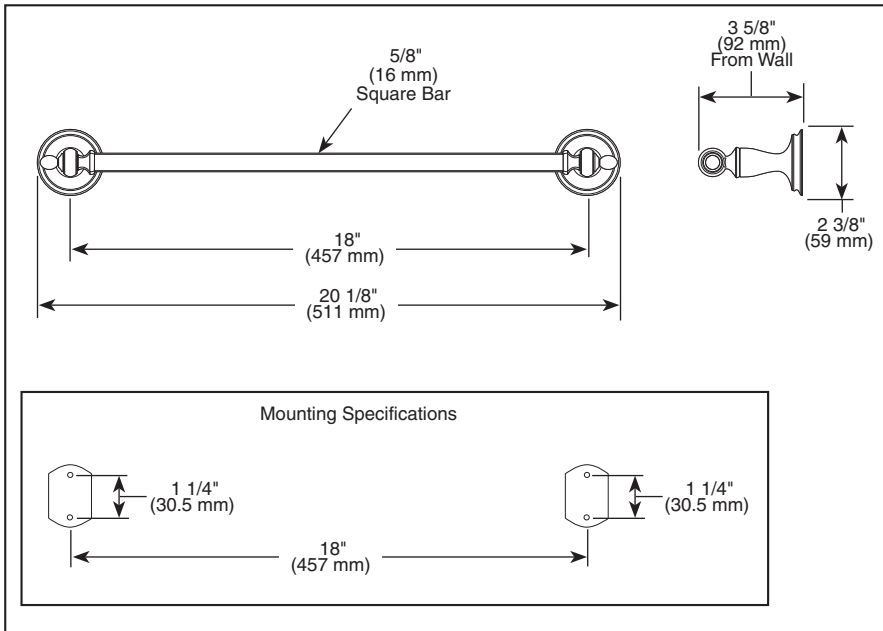

## ACCESSORIES

- Charlotte™ Bath Collection
- 18" Towel Bar

691885▲

Submitted Model No.: \_\_\_\_\_

Specific Features: \_\_\_\_\_

### STANDARD SPECIFICATIONS:

- Wood blocking is preferable behind all wall surfaces. If wood blocking is not available, try finding a wood stud to anchor at least one end of this accessory.
- Mounting hardware and mounting instructions included with product.
- Note: Plastic anchors, screws, toggle bolts, and mounting brackets are included with the mounting hardware.