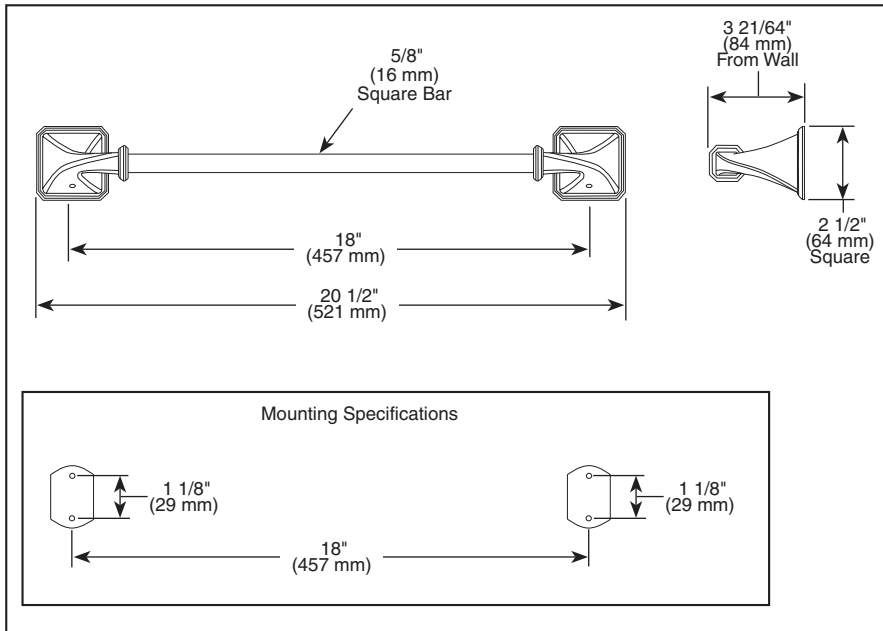

## ACCESSORIES

- Virage™ Bath Collection
- 18" Towel Bar

Submitted Model No.: \_\_\_\_\_

Specific Features: \_\_\_\_\_

### STANDARD SPECIFICATIONS:

- Wood blocking is preferable behind all wall surfaces. If wood blocking is not available, the following fasteners are suggested: Tile/Masonry-Plastic or lead Anchors; Plaster/drywall-Toggle bolts.
- Mounting hardware and mounting instructions included with product.
- Note: Only plastic anchors are included with the mounting hardware.