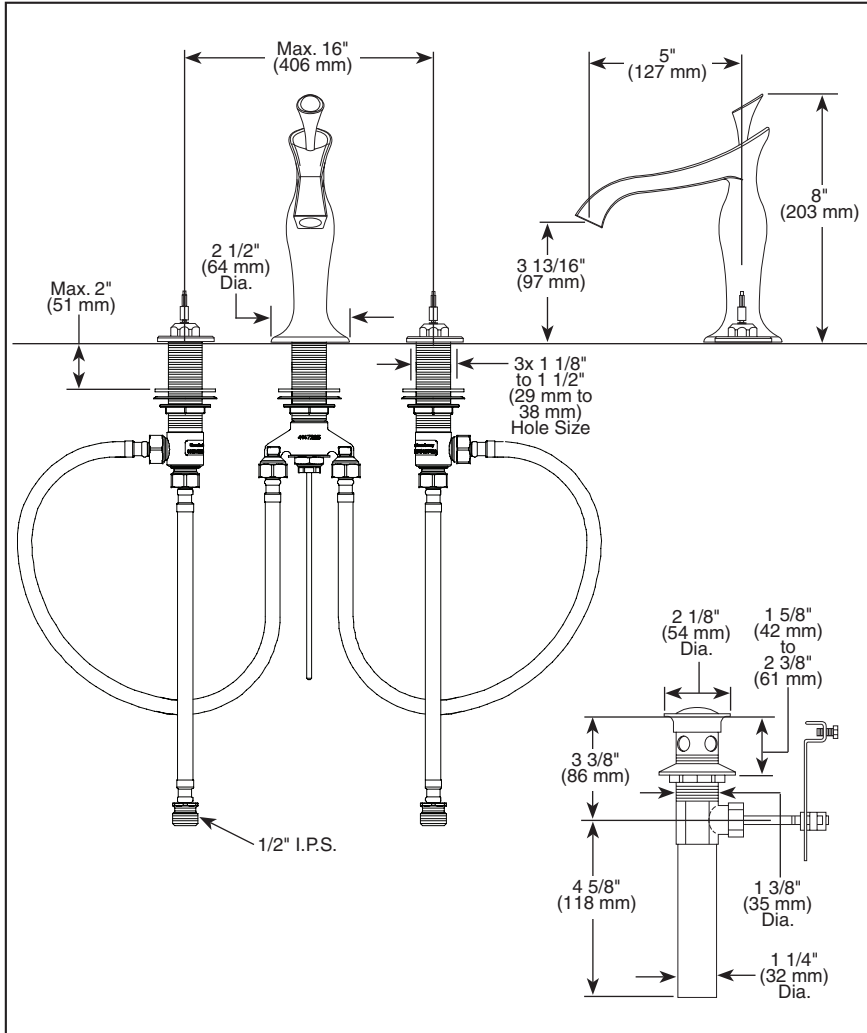

## WIDESPREAD LAVATORY FAUCETS

- RSVP™ Bath Collection
- Two Handle Deck Mount
- 3 Hole Sink Applications
- 6"-16" Centers

### STANDARD SPECIFICATIONS:

- Two handle lavatory faucet for concealed mounting on 3 hole applications.
- Widespread 6" to 16" centers.
- 5" (127 mm) long, 8 (203 mm) high rigid spout.
- LHP - Less Handle Program. See handle options below.
- Control mechanism shall be of the rotating ceramic cylinder type with 90° (1/4 turn) rotation.
- Metal drain with pop-up type fitting with plated flange and stopper.
- Maximum flow rate 1.5 gpm @ 60 PSI.