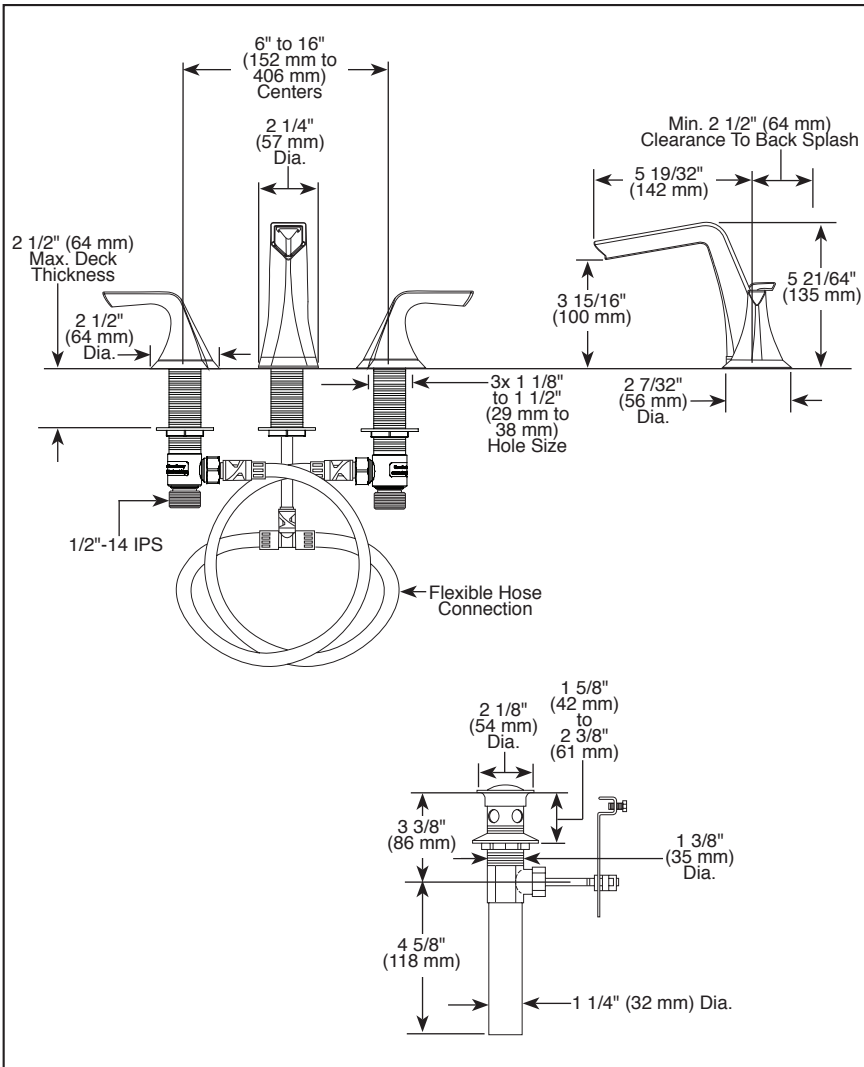

▲ Designate Proper Finish Suffix