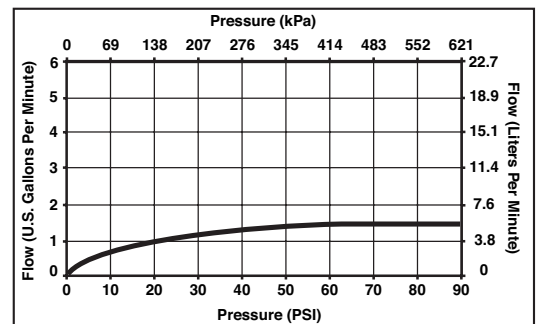

Delta Faucet Company

55 E. 111th Street, Indianapolis, Indiana 46280
350 South Edgeware Road, St. Thomas, ON N5P 4L1
© 2014 Masco Corporation of Indiana

Delta reserves the right (1) to make changes in specifications and materials, and (2) to change or discontinue models, both without notice or obligation. Dimensions are for reference only. See current full-line price book or www.brizo.com for finish options and product availability.

BSP-L-65351LF Rev. B