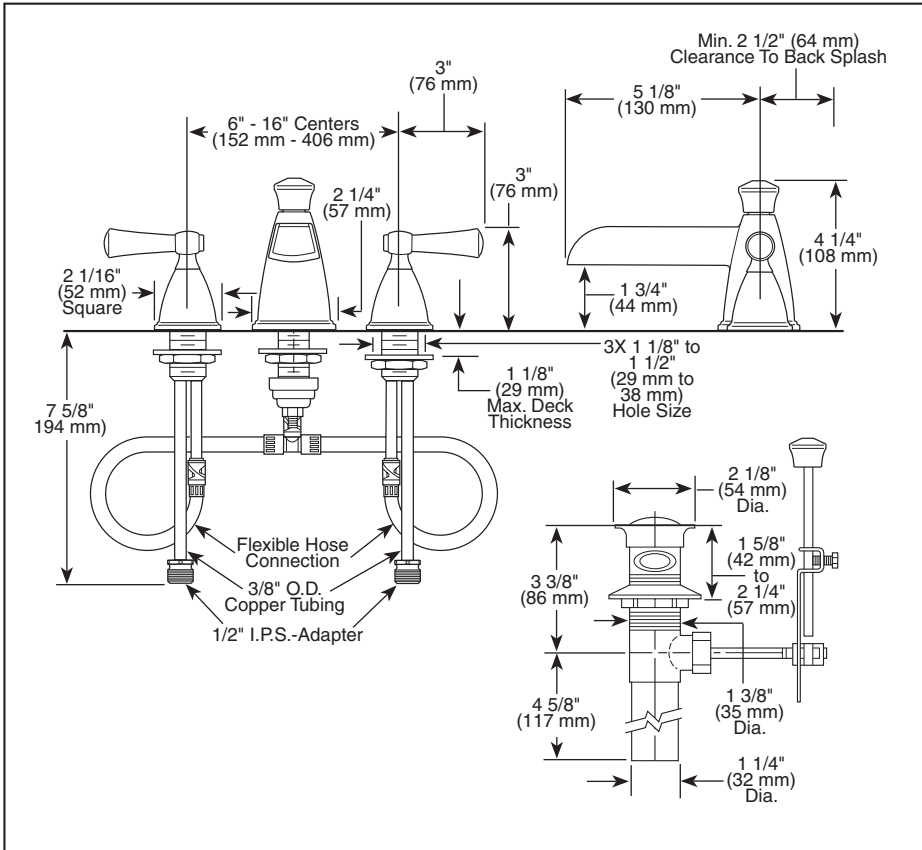

Submitted Model No.: _____

Specific Features: _____

▲ Designate Proper Finish Suffix

BRIZO®

LAVATORY FAUCETS

- Vesi™ Collection Open Channel Spout
- Ceramic Disc Valving
- Two-Handle Widespread
- 3 Hole Sink Applications
- 6" – 16" Centers
- Quick Snap® Installation

STANDARD SPECIFICATIONS:

- Two-handle lavatory faucets for concealed mounting on 3 hole sinks.
- Widespread – 6" to 16" centers.
- Ceramic disc valving.
- Hot and cold stems are interchangeable.
- Solid brass fabricated end valve and spout bodies.
- 1/4 turn stops may be removed for 180° rotation.
- Quick connect hoses and self-locating bases.
- Metal drain has pop-up type fitting with plated flange and stopper.
- Maximum 1.5 gpm flowrate @ 60 PSI.
- Note: Standard mounting deck thickness can be extended 1" with RP10612.