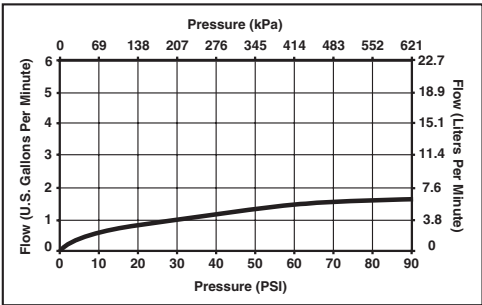

Delta reserves the right (1) to make changes in specifications and materials, and (2) to change or discontinue models, both without notice or obligation. Dimensions are for reference only. See current full-line price book or www.brizo.com for finish options and product availability.