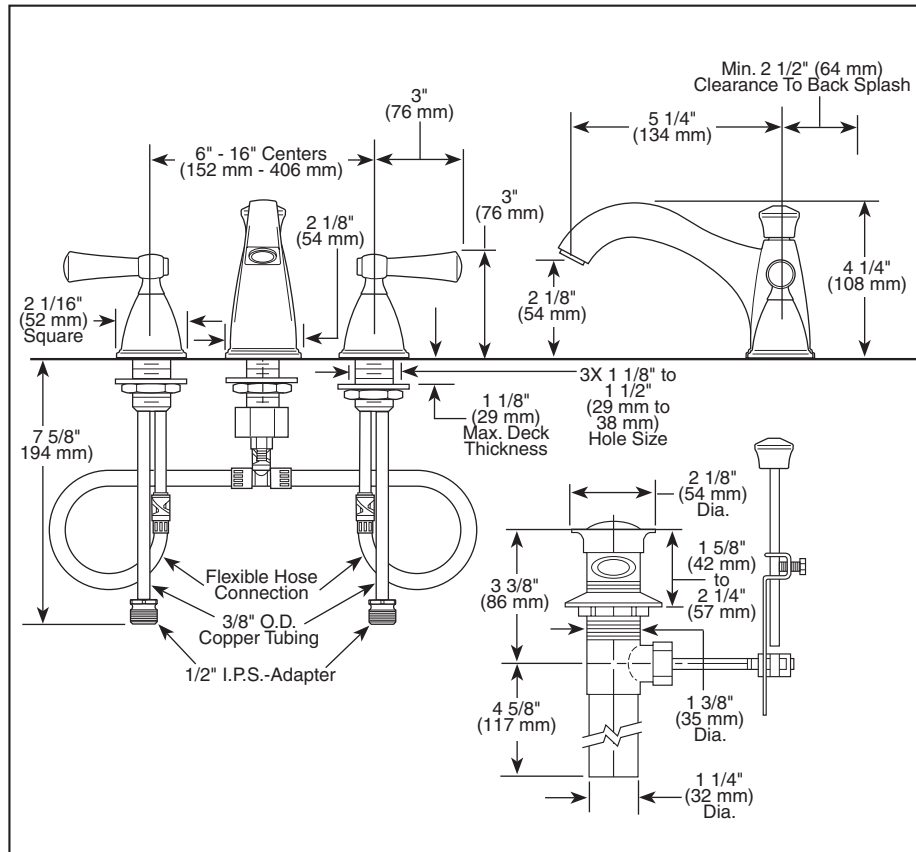

65340LF ▲

Submitted Model No.: _____

Specific Features: _____

▲ Designate Proper Finish Suffix

BRIZO®

LAVATORY FAUCETS

- Vesi™ Collection Curved Spout
- Ceramic Disc Valving
- Two-Handle Widespread
- 3 Hole Sink Applications
- 6" – 16" Centers
- Quick Snap® Installation

STANDARD SPECIFICATIONS:

- Two-handle lavatory faucets for concealed mounting on 3 hole sinks.
- Widespread – 6" to 16" centers.
- Ceramic disc valving.
- Hot and cold stems are interchangeable.
- Solid brass fabricated end valve and spout bodies.
- 1/4 turn stops may be removed for 180° rotation.
- Quick connect hoses and self-locating bases.
- Metal drain has pop-up type fitting with plated flange and stopper.
- Maximum 1.5 gpm flowrate @ 60 PSI.
- Note: Standard mounting deck thickness can be extended 1" with RP10612.

COMPLIES WITH:

- ASME A112.18.1 / CSA B125.1
- ASME A112.18.2 / CSA B125.2

Indicates compliance to ICC/ANSI A117.1

- EPA WaterSense
- Verified compliant with .25% weighed average Pb content regulations.

Delta reserves the right (1) to make changes in specifications and materials, and (2) to change or discontinue models, both without notice or obligation. Dimensions are for reference only. See current full-line price book or www.brizo.com for finish options and product availability.