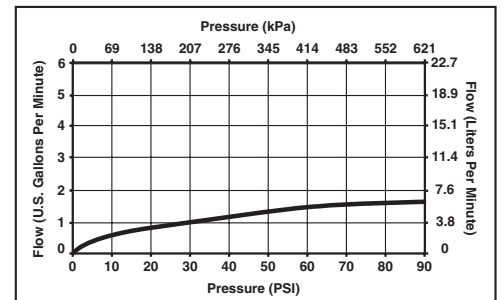

Delta reserves the right (1) to make changes in specifications and materials, and (2) to change or discontinue models, both without notice or obligation. Dimensions are for reference only. See current full-line price book or www.brizo.com for finish options and product availability.

BSP-L-65340LF Rev. B

Delta Faucet Company
Indianapolis, Indiana 46280
A Division of Masco Corporation of Indiana
© 2009 Masco Corporation of Indiana