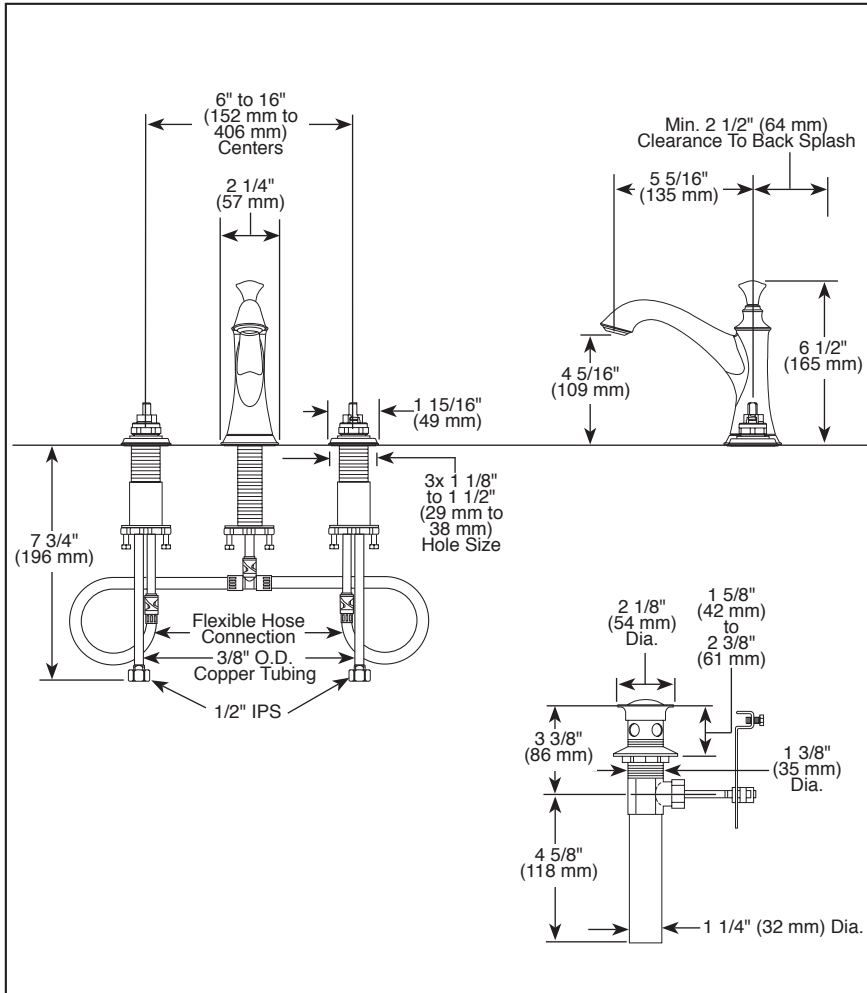

65305LF-LHP▲

Submitted Model No.: \_\_\_\_\_

Specific Features: \_\_\_\_\_

## WIDESPREAD LAVATORY FAUCETS

- Baliza® Bath Collection
- Two Handle Widespread Deck Mount
- 3 Hole Sink Applications
- 6" to 16" Centers

### STANDARD SPECIFICATIONS:

- Two handle lavatory faucet for concealed mounting on 3 hole applications.
- Widespread - 6" (152mm) to 16" (406 mm) centers.
- 5 5/16" (135 mm) long, 6 1/2 (165 mm) high rigid spout.
- LHP - Less Handle Program. See handle options below.
- Control mechanism shall be of the rotating ceramic cylinder type with 90° (1/4 turn) rotation.
- Metal drain with pop-up type fitting with plated flange and stopper.
- Accomodates up to 3" deck thickness.
- Max. 1.50 gpm @ 60 psi, 5.7 L/min @ 414 kPa