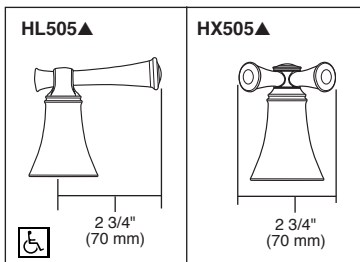

▲ Designate Proper Finish Suffix

COMPLIES WITH:

- ASME A112.18.1 / CSA B125.1
- ASME A112.18.2 / CSA B125.2
- Indicates compliance to ICC/ANSI A117.1
- EPA WaterSense®
- Verified compliant with .25% weighted average Pb content regulations.