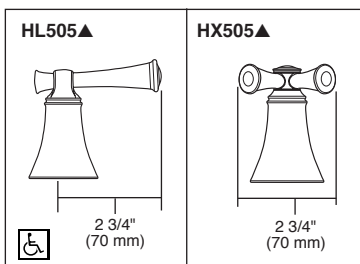

▲ Designate Proper Finish Suffix

COMPLIES WITH:

- ASME A112.18.1 / CSA B125.1
- ASME A112.18.2 / CSA B125.2
- Indicates compliance to ICC/ANSI A117.1
- EPA WaterSense®
- Verified compliant with .25% weighted average Pb content regulations.