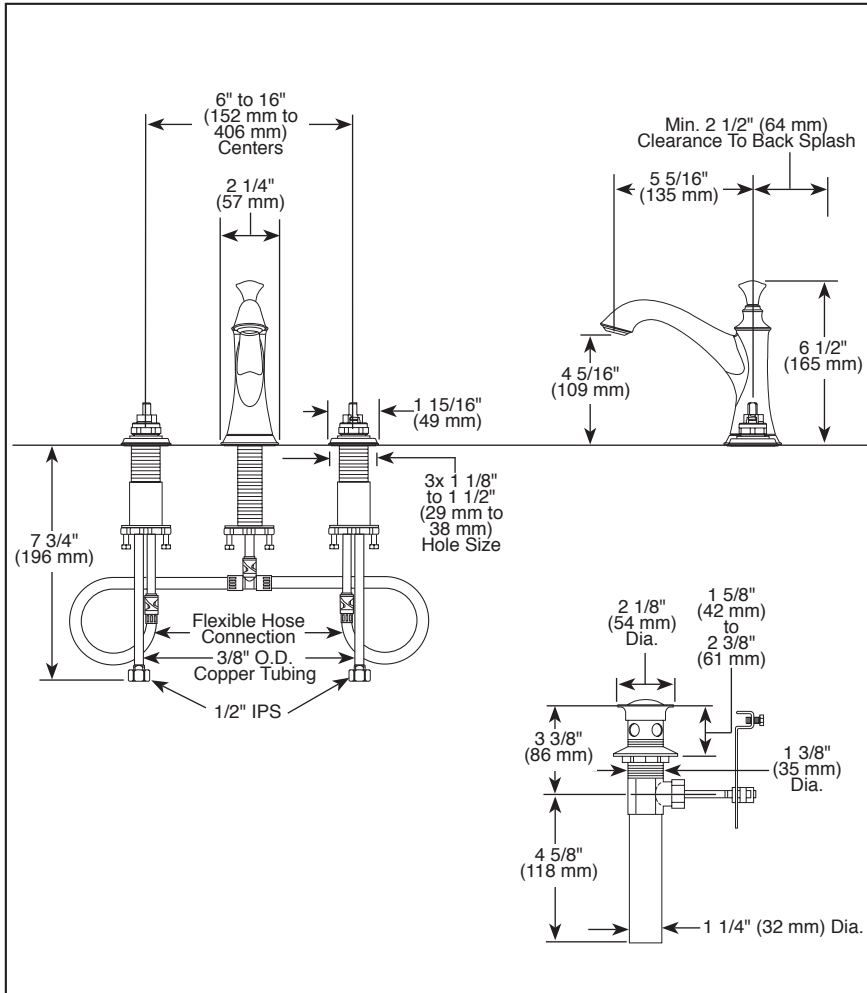

65305LF-LHP▲

Submitted Model No.: _____

Specific Features: _____

BRIZO®

WIDESPREAD LAVATORY FAUCETS

- Baliza® Bath Collection
- Two Handle Widespread Deck Mount
- 3 Hole Sink Applications
- 6" to 16" Centers

STANDARD SPECIFICATIONS:

- Two handle lavatory faucet for concealed mounting on 3 hole applications.
- Widespread - 6" (152mm) to 16" (406 mm) centers.
- 5 5/16" (135 mm) long, 6 1/2 (165 mm) high rigid spout.
- LHP - Less Handle Program. See handle options below.
- Control mechanism shall be of the rotating ceramic cylinder type with 90° (1/4 turn) rotation.
- Metal drain with pop-up type fitting with plated flange and stopper.
- Accomodates up to 3" deck thickness.
- Max. 1.50 gpm @ 60 psi, 5.7 L/min @ 414 kPa