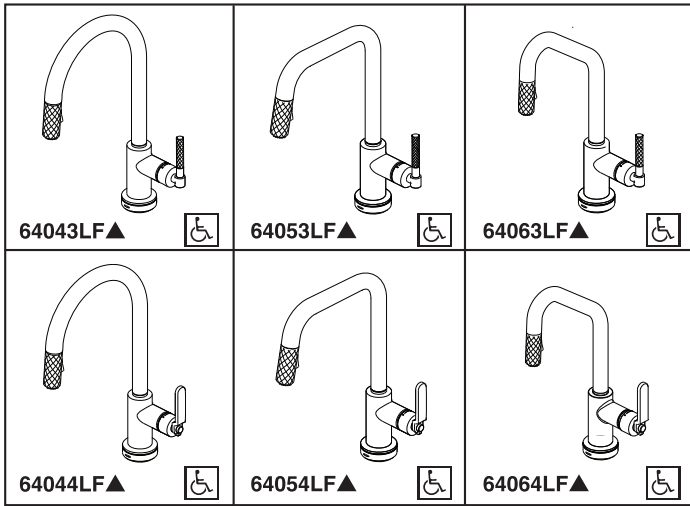

BRIZO®

KITCHEN FAUCETS

- Litze™ Collection
- Single Handle Pull-Down

FEATURES:

- MagneDock® Magnetic Docking
- SmartTouch® On/Off Functionality

STANDARD SPECIFICATIONS:

- Maximum 1.8 gpm @ 60 psi, 6.8 L/min @ 414 kPa
- One hole mount
- Euro-motion ceramic cartridge
- Spout rotates 360°
- Two-function wand; Aerated stream or spray
- Dual integral check valves in sprayer
- Quick connect hoses
- Hose travels inside mounting shank so it will not interfere with deck edges
- LED light indicates water temperature and signals when batteries run low

WARRANTY

- Lifetime limited warranty on parts (other than electronic parts and batteries) and finishes; or, for commercial users, for 5 years from date of purchase.
- 5 year limited warranty on electronic parts (other than batteries); or, for commercial users, for 1 year from the date of purchase. No warranty is provided on batteries.

COMPLIES WITH:

- ASME A112.18.1 / CSA B125.1
- ASME A112.18.6
- Indicates compliance to ICC/ANSI A117.1
- Verified compliant with .25% weighted average Pb content regulations.

Submitted Model No.: _____
Specific Features: _____