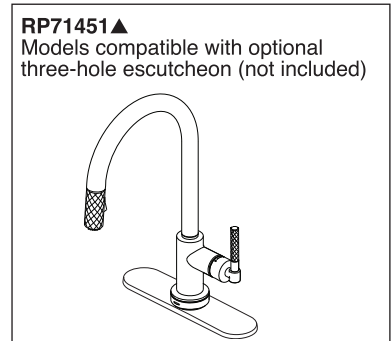

▲ Designate proper finish suffix

Brizo Kitchen & Bath Company reserves the right (1) to make changes in specifications and materials, and (2) to change or discontinue models, both without notice or obligation. Dimensions are for reference only. See current full-line price book or www.brizo.com for finish options and product availability.

BSP-K-64043LF Rev. B

Brizo Kitchen & Bath Company
55 E. 111th Street, Indianapolis, IN 46280
350 South Edgeware Road, St. Thomas, ON N5P 4L1
© 2017 Brizo Kitchen & Bath Company