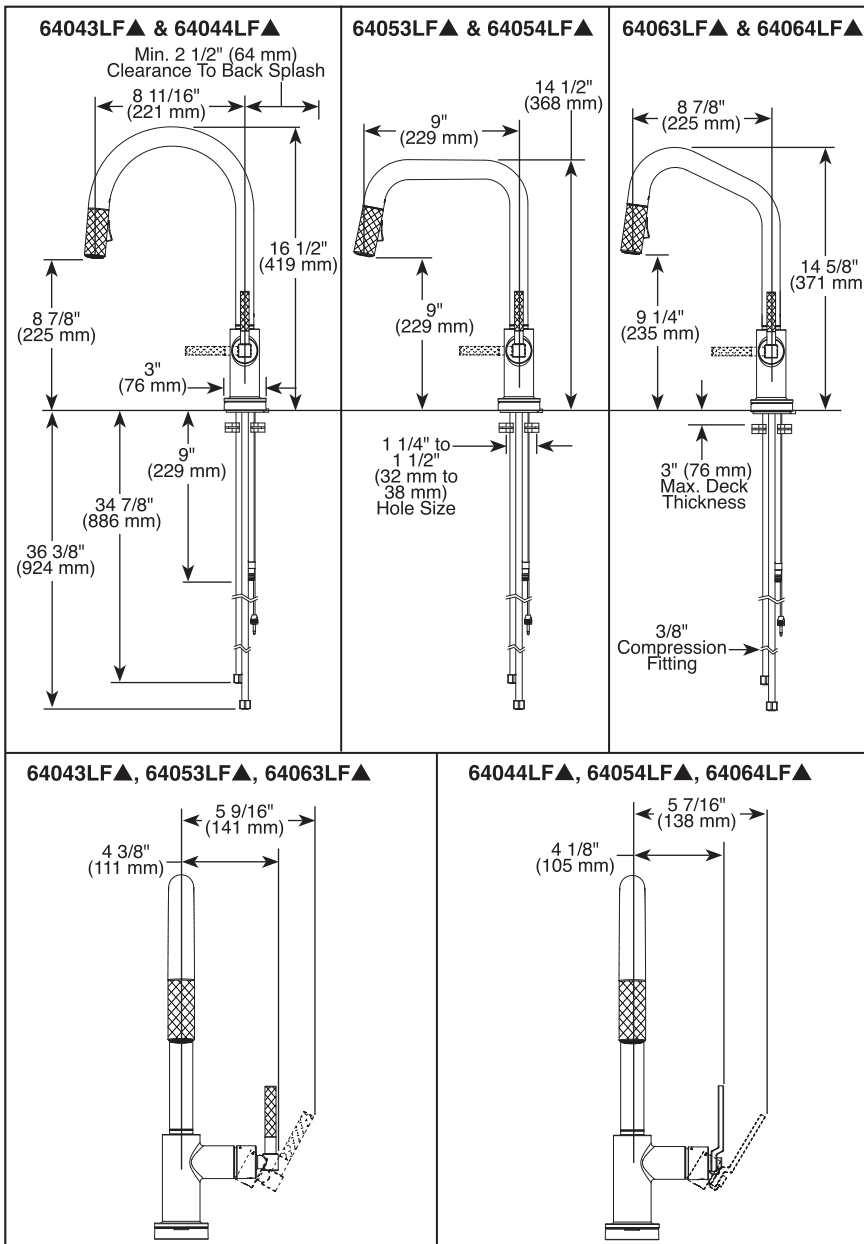

▲ Designate proper finish suffix

Brizo Kitchen & Bath Company reserves the right (1) to make changes in specifications and materials, and (2) to change or discontinue models, both without notice or obligation. Dimensions are for reference only. See current full-line price book or www.brizo.com for finish options and product availability.

BSP-K-64043LF Rev. B

Brizo Kitchen & Bath Company
55 E. 111th Street, Indianapolis, IN 46280
350 South Edgeware Road, St. Thomas, ON N5P 4L1
© 2017 Brizo Kitchen & Bath Company