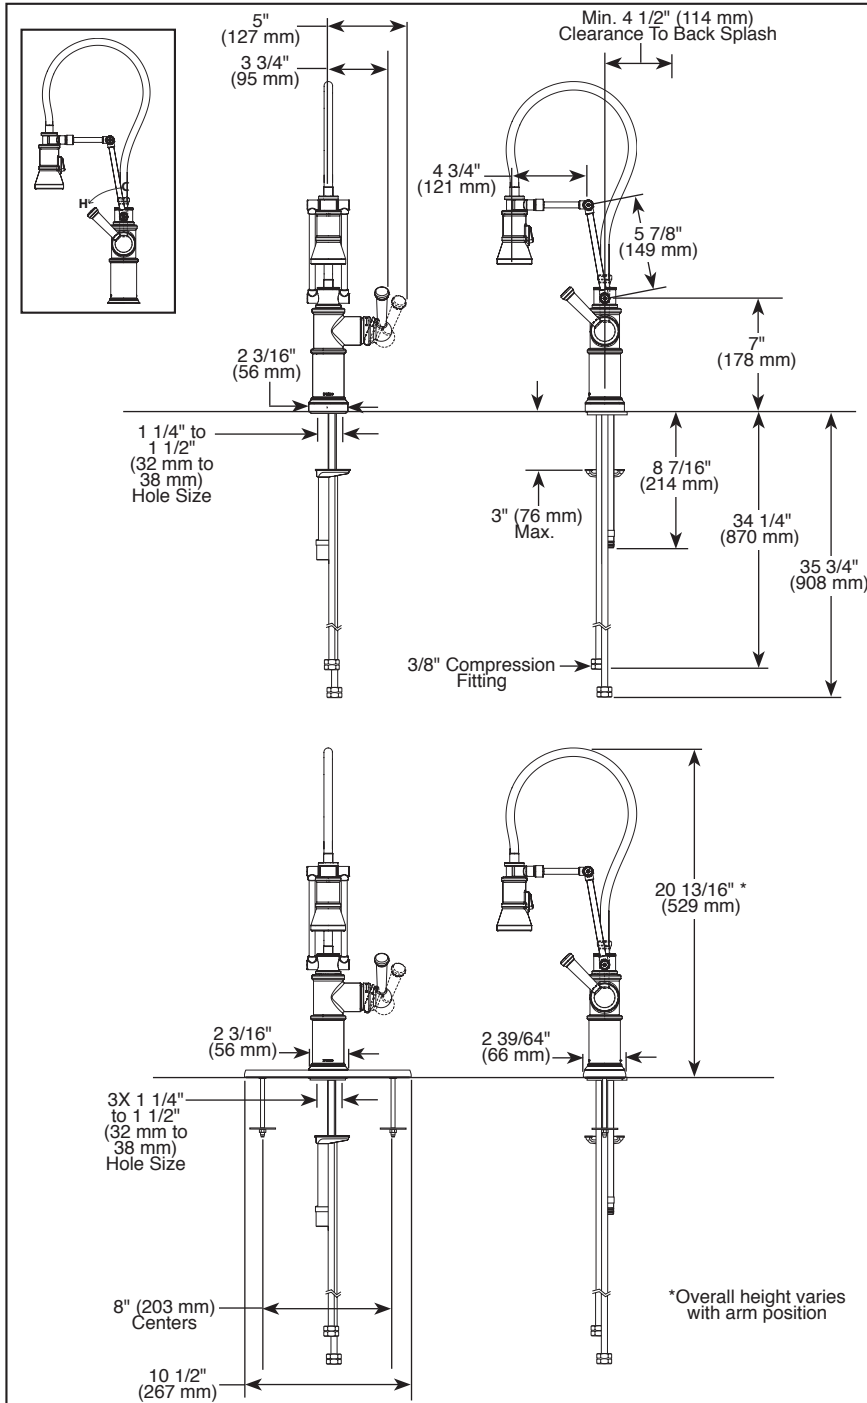

63225LF▲

With Optional  
Escutcheon RP71451▲

Submitted Model No.:

Specific Features:

▲ Designate proper finish suffix

Brizo reserves the right (1) to make changes in specifications and materials, and (2) to change or discontinue models, both without notice or obligation. Dimensions are for reference only. See current full-line price book or [www.brizo.com](http://www.brizo.com) for finish options and product availability.

BSP-K-63225LF Rev. C

### STANDARD SPECIFICATIONS:

- Maximum 1.8 gpm @ 60 PSI, 6.8L/Min @ 414 kPa
- One or three hole mount (escutcheon optional)
- Diamond coated ceramic cartridge
- Quick connect hoses
- Arm rotates 360°
- 23" (584 mm) above-deck exposed hose
- Two-function wand: aerated stream or spray
- Dual integral check valves in sprayer