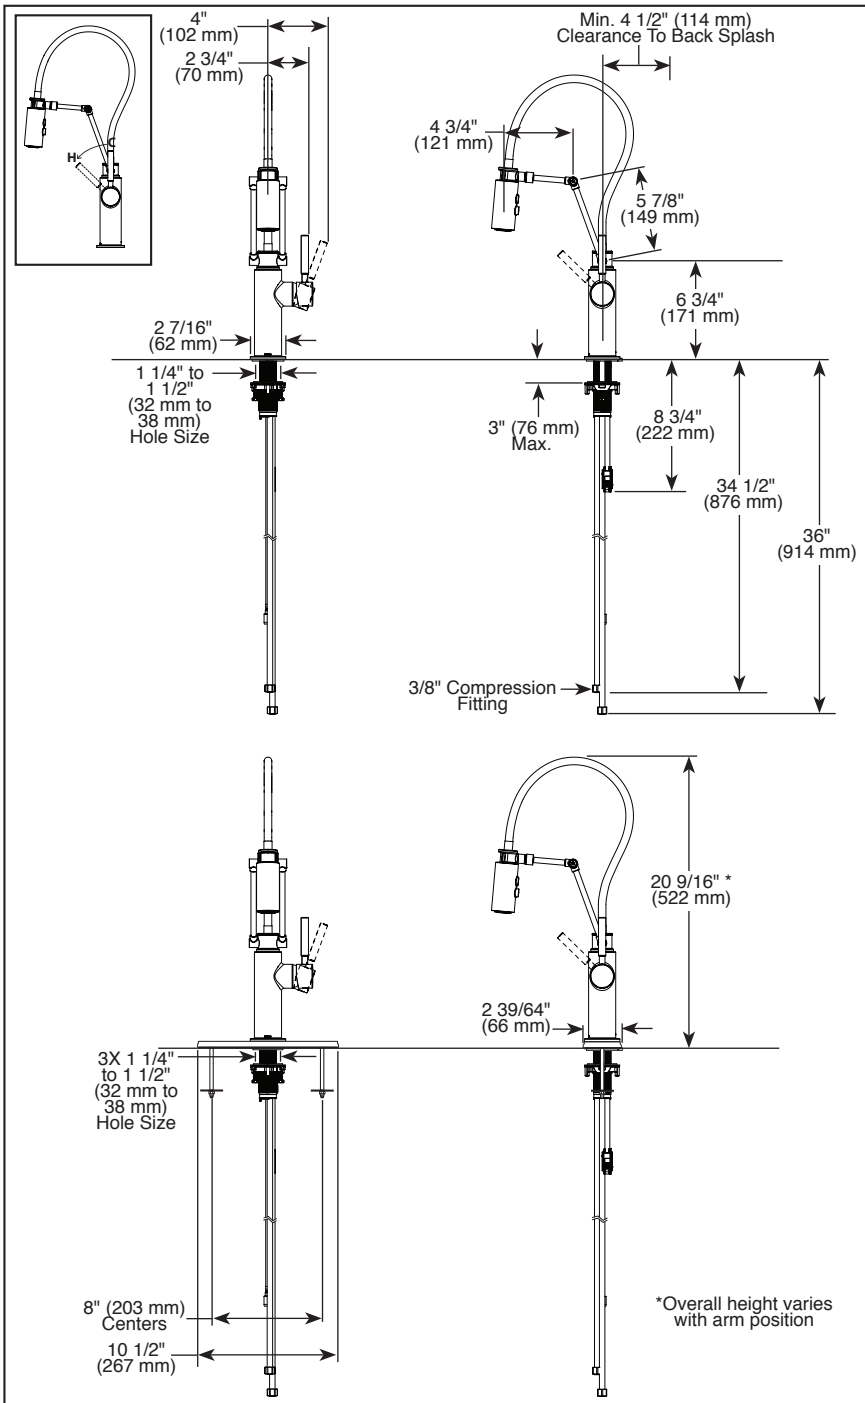

## KITCHEN FAUCETS

- Solna® Collection
- Single Handle Articulating Deck Mount

63221LF▲

With Optional  
Escutcheon RP71451▲

Submitted Model No.:

Specific Features:

### STANDARD SPECIFICATIONS:

- Maximum 1.8 gpm @ 60 PSI, 6.8 L/Min @ 414 kPa
- One or three hole mount (escutcheon optional)
- Diamond coated ceramic cartridge
- 3/8" O.D. straight, staggered pex supply lines
- Arm rotates 360°
- Two-function wand: aerated stream or spray
- Dual integral check valves in sprayer
- Quick Snap® connect hoses
- 23" (584 mm) above-deck exposed hose

**Note: Exterior arm screws are decorative and will NOT need to be tightened during the lifetime of the faucet. Turning or removing screws may hinder arm functionality and will void the faucet warranty.**