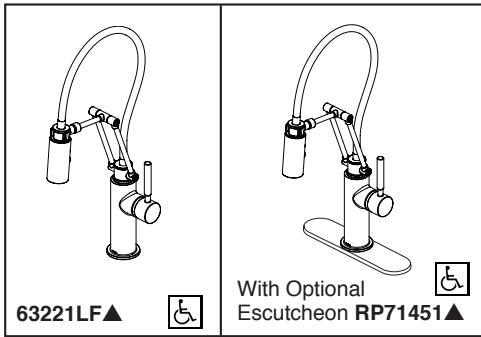

BRIZO®

KITCHEN FAUCETS

- Solna® Collection
- Single Handle Articulating Deck Mount

63221LF▲

With Optional
Escutcheon RP71451▲

Submitted Model No.:

Specific Features: