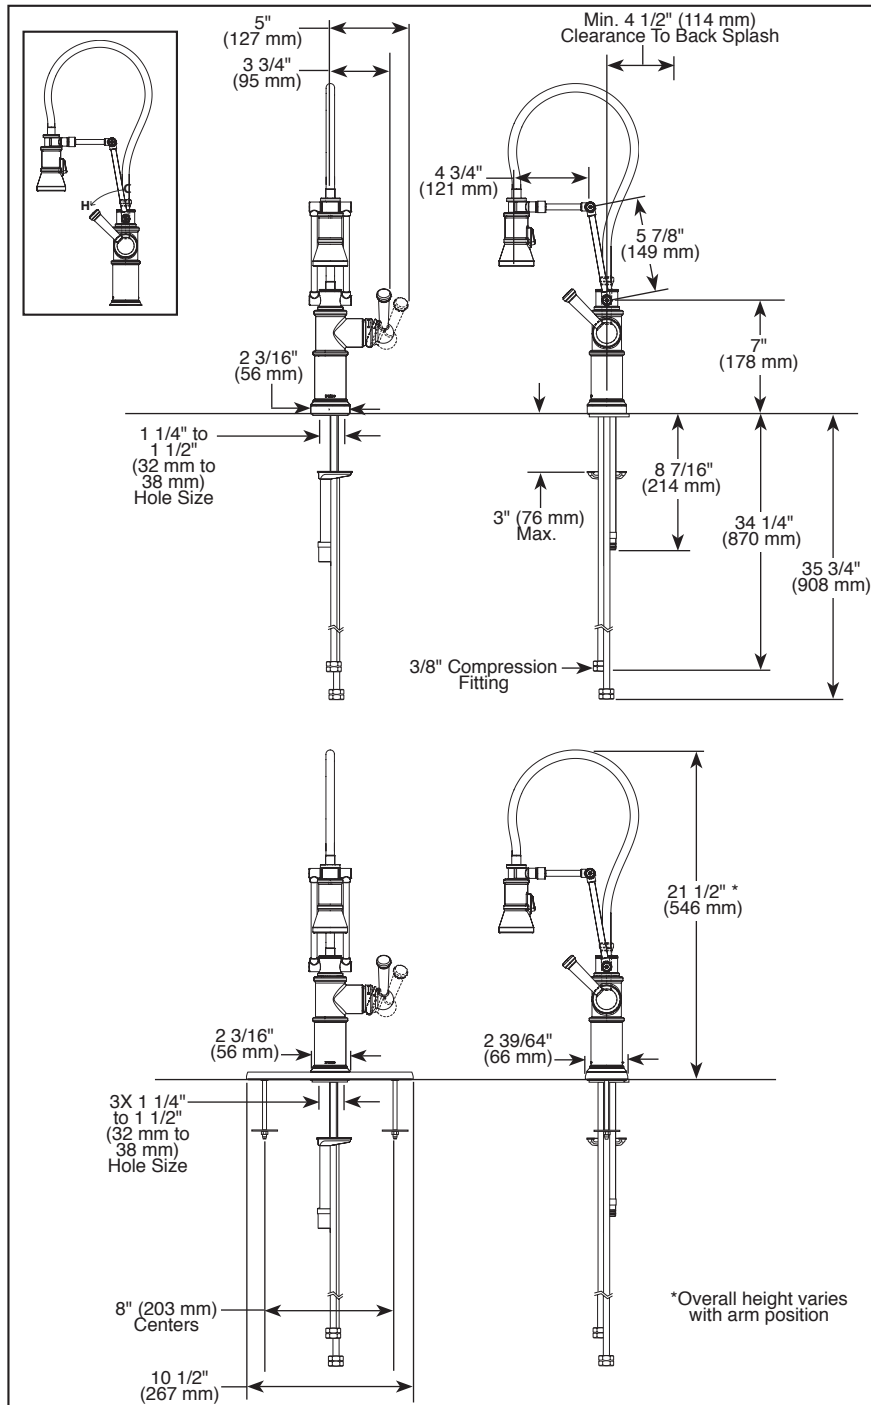

BRIZO®

KITCHEN FAUCETS

- Artesso™ Collection
- Single Handle Articulating Deck Mount

63225LF▲

With Optional
Escutcheon RP71451▲

63125LF▲

Submitted Model No.:

Specific Features:

FEATURES:

- MagneDock® Magnetic Docking

STANDARD SPECIFICATIONS:

- Maximum 1.8 gpm @ 60 psi, 6.8L/min @ 414 kPa
- One or three hole mount (escutcheon optional)
- Diamond coated ceramic cartridge
- Quick connect hoses
- Arm rotates 360°
- 23" (584 mm) above-deck exposed hose
- Two-function wand: aerated stream or spray
- Dual integral check valves in sprayer

Note: Exterior arm screws are decorative and will NOT need to be tightened during the lifetime of the faucet. Turning or removing screws may hinder arm functionality and will void the faucet warranty.