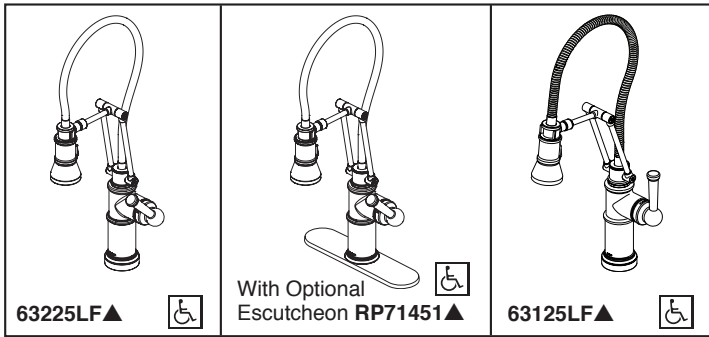

BRIZO®

KITCHEN FAUCETS

- Artesso™ Collection
- Single Handle Articulating Deck Mount

63225LF▲

With Optional
Escutcheon RP71451▲

63125LF▲

Submitted Model No.:

Specific Features:

FEATURES:

- MagneDock® Magnetic Docking

STANDARD SPECIFICATIONS:

- Maximum 1.8 gpm @ 60 psi, 6.8L/min @ 414 kPa
- One or three hole mount (escutcheon optional)
- Diamond coated ceramic cartridge
- Quick connect hoses
- Arm rotates 360°
- 23" (584 mm) above-deck exposed hose
- Two-function wand: aerated stream or spray
- Dual integral check valves in sprayer

Note: Exterior arm screws are decorative and will NOT need to be tightened during the lifetime of the faucet. Turning or removing screws may hinder arm functionality and will void the faucet warranty.