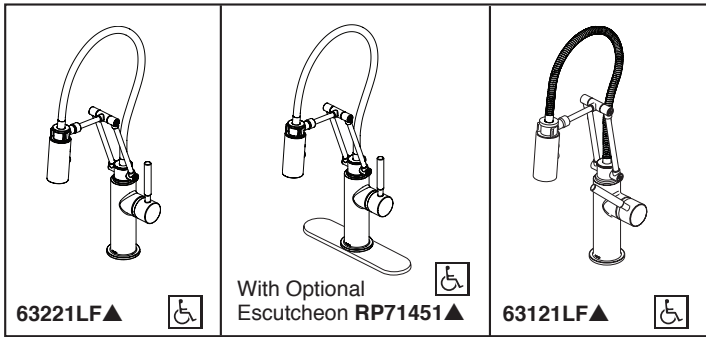

BRIZO®

KITCHEN FAUCETS

- Solna® Collection
- Single Handle Articulating Deck Mount

63221LF▲

With Optional
Escutcheon RP71451▲

63121LF▲

Submitted Model No.: _____

Specific Features: _____

FEATURES:

- MagneDock® Magnetic Docking

STANDARD SPECIFICATIONS:

- Maximum 1.8 gpm @ 60 psi, 6.8 L/min @ 414 kPa
- One or three hole mount (escutcheon optional)
- Diamond coated ceramic cartridge
- 3/8" O.D. straight, staggered pex supply lines
- Arm rotates 360°
- Two-function wand: aerated stream or spray
- Dual integral check valves in sprayer
- Quick Snap® connect hoses
- 23" (584 mm) above-deck exposed hose

Note: Exterior arm screws are decorative and will NOT need to be tightened during the lifetime of the faucet. Turning or removing screws may hinder arm functionality and will void the faucet warranty.