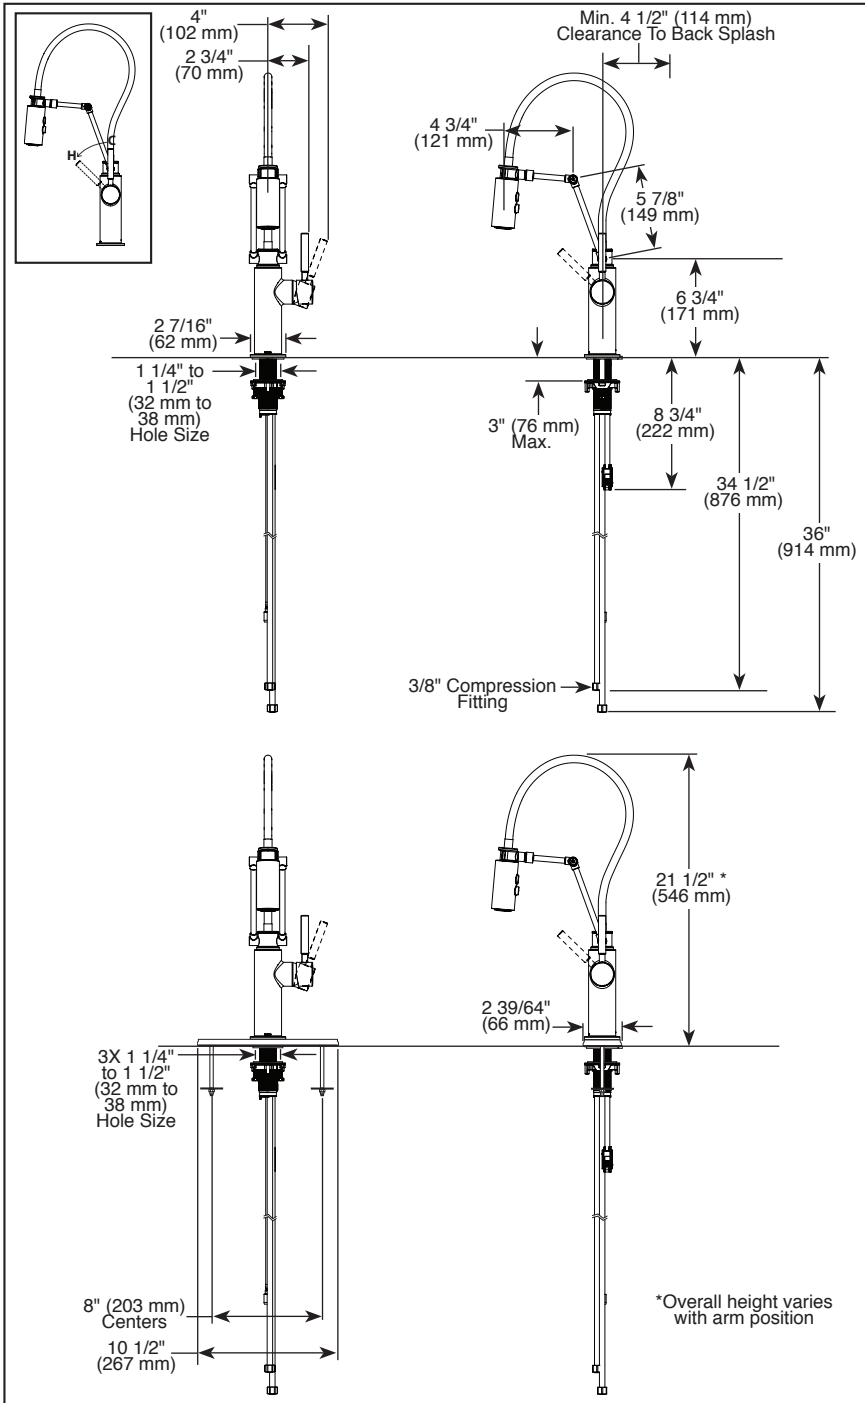

BRIZO®

KITCHEN FAUCETS

- Solna® Collection
- Single Handle Articulating Deck Mount

63221LF▲

With Optional
Escutcheon RP71451▲

63121LF▲

Submitted Model No.: _____

Specific Features: _____

FEATURES:

- MagneDock® Magnetic Docking

STANDARD SPECIFICATIONS:

- Maximum 1.8 gpm @ 60 psi, 6.8 L/min @ 414 kPa
- One or three hole mount (escutcheon optional)
- Diamond coated ceramic cartridge
- 3/8" O.D. straight, staggered pex supply lines
- Arm rotates 360°
- Two-function wand: aerated stream or spray
- Dual integral check valves in sprayer
- Quick Snap® connect hoses
- 23" (584 mm) above-deck exposed hose

Note: Exterior arm screws are decorative and will NOT need to be tightened during the lifetime of the faucet. Turning or removing screws may hinder arm functionality and will void the faucet warranty.