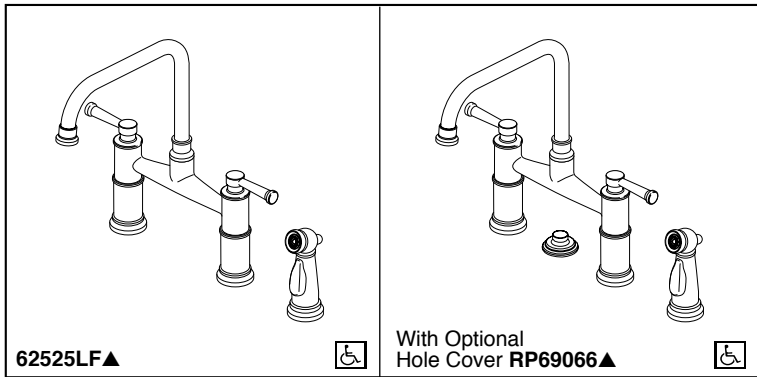

BRIZO®

KITCHEN FAUCETS

- Artesso™ Kitchen Collection
- Two Handle Widespread Bridge
- Two, Three, or Four Hole Mount

Submitted Model No.: _____
 Specific Features: _____

▲ Designate Proper Finish Suffix

STANDARD SPECIFICATIONS:

- Solid brass with one-piece cast brass waterway.
- 8 19/32" (218 mm) long, 13 21/64" (339 mm) high rigid spout.
- Spout swings 360°.
- High flow ceramic control valves.
- Twin lever handles.
- Control mechanism shall be of the rotating cylinder type with 90° rotation.
- Flow rate 1.8 gpm max.