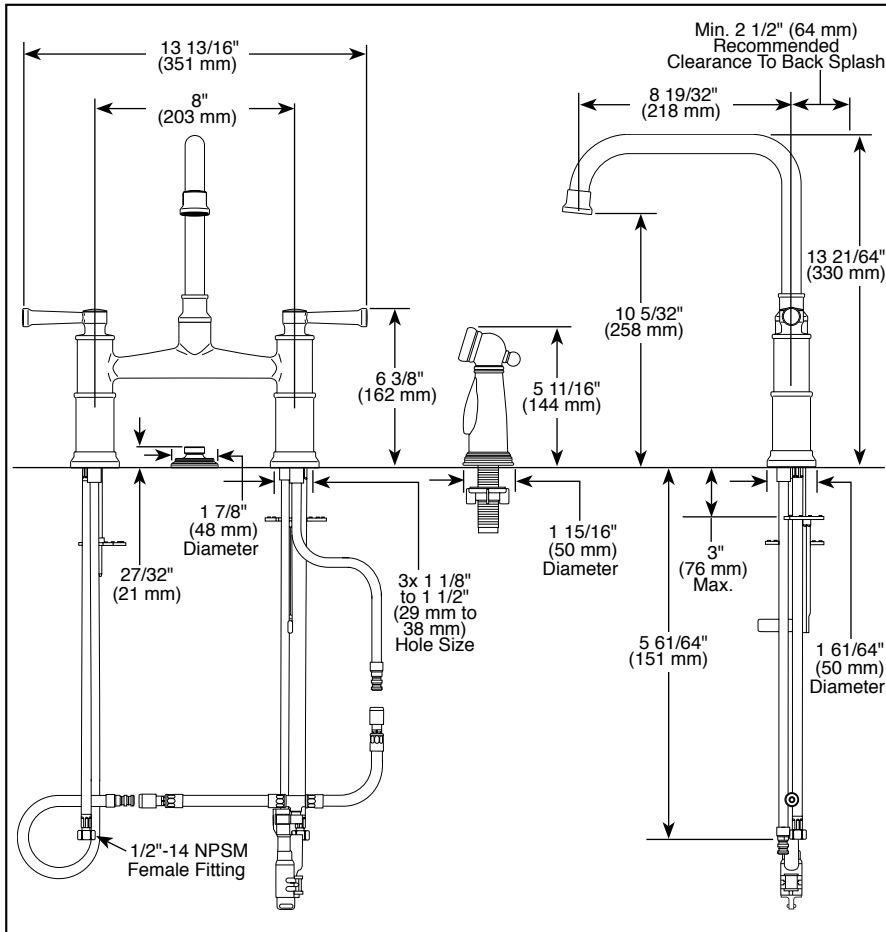

BRIZO®

KITCHEN FAUCETS

- Artesso™ Kitchen Collection
- Two Handle Widespread Bridge
- Two, Three, or Four Hole Mount

Submitted Model No.: _____
 Specific Features: _____

▲ Designate Proper Finish Suffix

STANDARD SPECIFICATIONS:

- Solid brass with one-piece cast brass waterway.
- 8 19/32" (218 mm) long, 13 21/64" (339 mm) high rigid spout.
- Spout swings 360°.
- High flow ceramic control valves.
- Twin lever handles.
- Control mechanism shall be of the rotating cylinder type with 90° rotation.
- Flow rate 1.8 gpm max.

BSP-K-62525LF Rev. B

Delta Faucet Company

55 E. 111th Street, Indianapolis, Indiana 46280
 350 South Edgeware Road, St. Thomas, ON N5P 4L1
 © 2014 Masco Corporation of Indiana