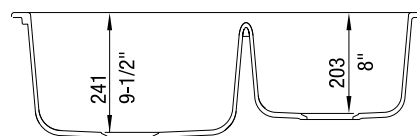

NOMINAL DIMENSIONS

OVERALL	CUTOUT SIZE	BOWL DEPTH LEFT	BOWL DEPTH RIGHT	DRAIN DIAMETER
32" x 20-27/32"	Template provided with approximate 1/8" reveal	9-1/2"	8"	3-1/2"

DXF cutout templates available on our website.