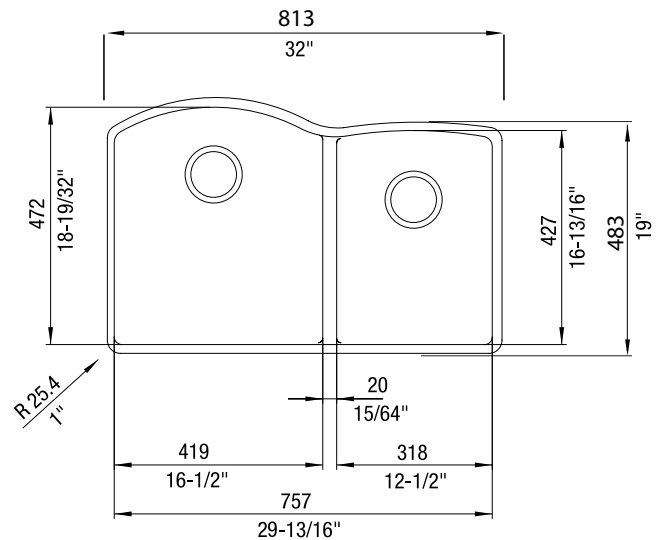

NOMINAL DIMENSIONS

OVERALL	CUTOUT SIZE	BOWL DEPTH LEFT	BOWL DEPTH RIGHT	DRAIN DIAMETER
32" x 20-27/32"	Template provided with approximate 1/8" reveal	9-1/2"	8"	3-1/2"

DXF cutout templates available on our website.