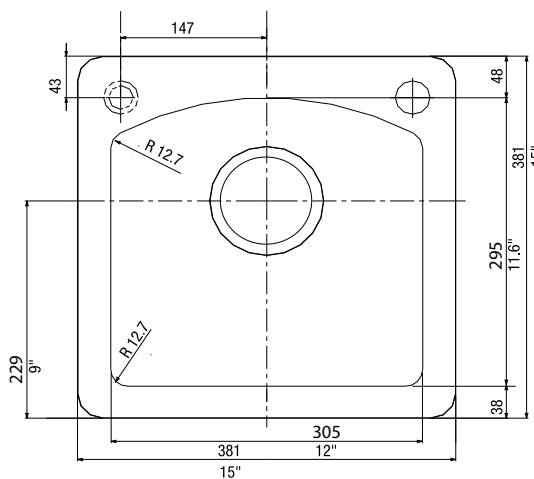

JOB INFORMATION

Job Name: _____
 Contact: _____
 Date Specified: _____
 Specifier: _____
 Contractor: _____

NOMINAL DIMENSIONS

Model 440205 shown

OVERALL	CUT OUT SIZE	BOWL DEPTHS	DRAIN
15" x 15"	14-1/4" x 14-1/4"	8"	3-1/2"

DXF cutout templates available on our website.

BLANCO AMERICA

800.451.5782
 www.blancoamerica.com

© 2013 BLANCO AMERICA

6/13

SPEC-003