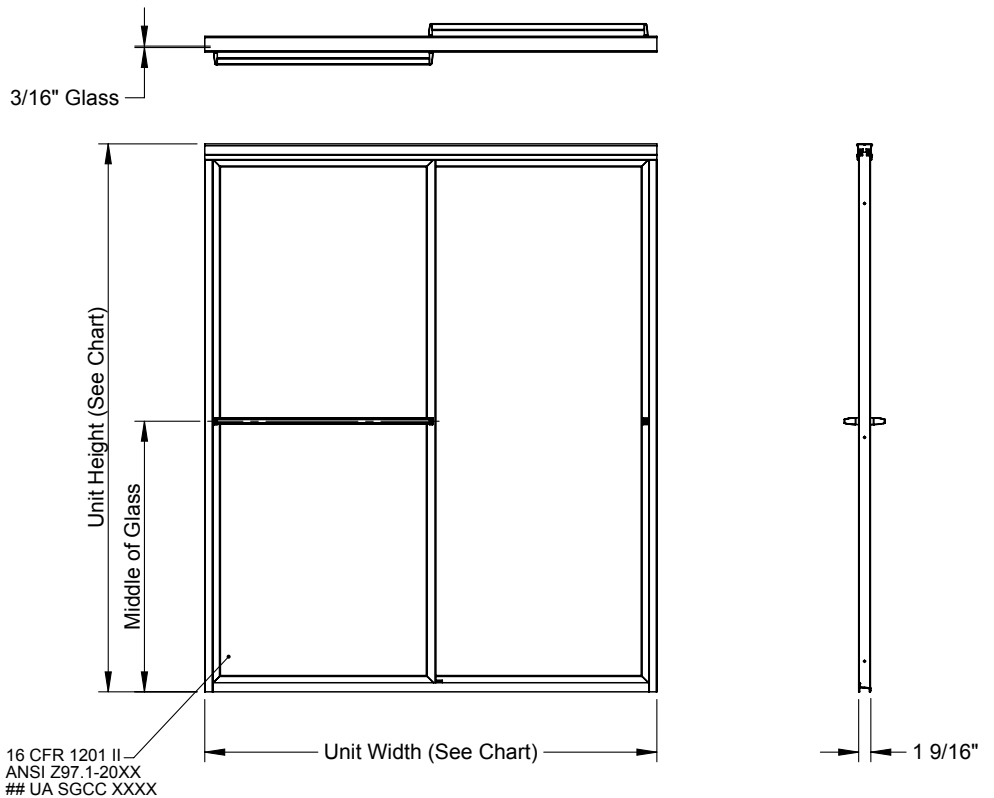

**DELUXE BYPASS ENCLOSURE**

Framed Tub/Shower Door

**6150/7150**

**Features**

- Deluxe Framed ByPass Enclosure
- 2 Towel Bars
- Tempered glass available in three options.
- Anodized aluminum hardware prevents rusting or corrosion
- Lineals are smooth and easy to clean.
- Available in two shower sizes and one tub size.

\*Please refer to our distributor price list for additional glass and finish options.

GLASS SIZING CHART			
MODEL	Unit Height	Unit Width Range	Glass Panel
6150-60	58 1/2"	56" - 59"	27 1/2" x 54" (25.78 lbs)
7150-48	71 1/2"	45" - 47"	21 1/2" x 67" (25.00 lbs)
7150-60	71 1/2"	56" - 59"	27 1/2" x 67" (31.99 lbs)