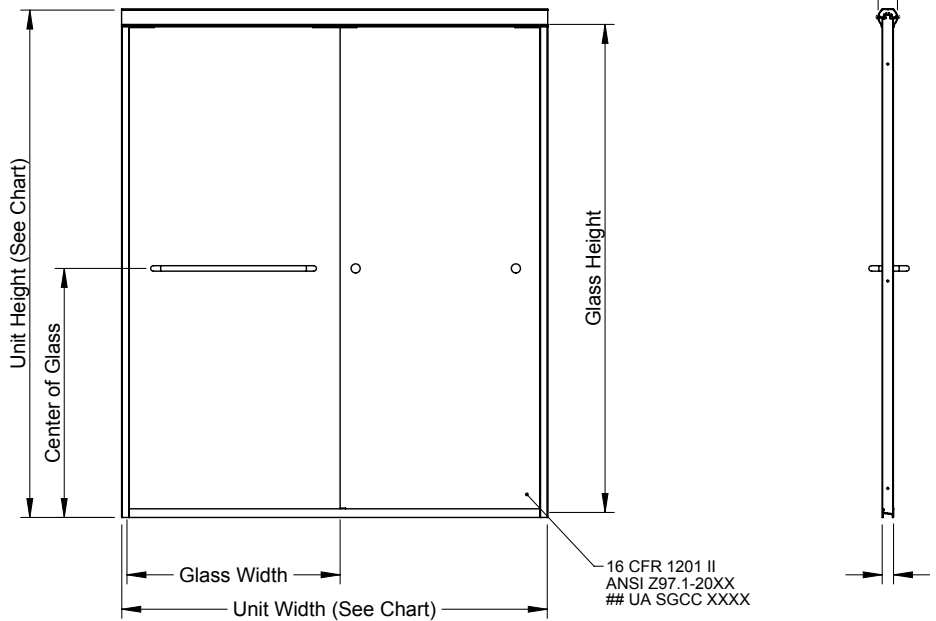

**INFINITY BYPASS ENCLOSURE**

Semi Frameless Tub/Shower Door

**4400/4500**

**Features**

- Infinity 1/4" Semi-Frameless ByPass Enclosure
- 2 Through-the-Glass Towel Bars
- 1/4" (6.5 mm) thick tempered glass available in two options
- Anodized aluminum hardware prevents rusting or corrosion
- Lineals are smooth and easy to clean.
- Available in two shower sizes and one tub size.

**Glass Options\***

- 1/4" Clear (CL)
- AquaGlideXP Clear (XP)

**Frame Options\***

- Silver (no code)
- Brushed Nickel (BN)
- Oil Rubbed Bronze (OR)

**Installation Notes**

Install this product according to the installation guide.

\*Please refer to our distributor price list for additional glass and finish options.

GLASS SIZING CHART			
MODEL	Unit Height	Unit Width Range	Glass Panel
4400-60	57"	56" - 58 1/2"	29 1/4" x 54" (37.30 lbs)
4500-48	70"	44" - 47"	23 1/2" x 67" (37.18 lbs)
4500-60	70"	56" - 58 1/2"	29 1/4 x 67" (46.27 lbs)