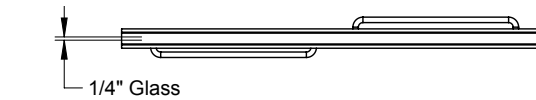

Glass Options*

- 1/4" Clear (CL)
- AquaGlideXP Clear (XP)

Frame Options*

- Silver (no code)
- Brushed Nickel (BN)
- Oil Rubbed Bronze (OR)