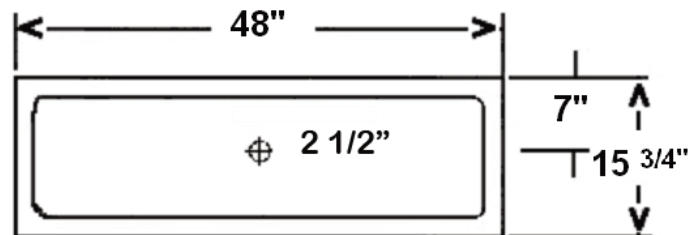

FIRE CLAY TROUGH

Cat. No.
T48FC

Top:

Side to Side: 48"
Front to back: 15 3/4"

Bottom:

Side to side: 47 1/2"
Front to back: 13 1/2"

Height: 8"

Back of basin to center of drain: 7"

Interior Dimensions

Interior at bottom: 44" x 9 3/4"
Interior at top: 44 7/8" x 12"
Basin Depth: 6"

Features:

- ▶ Fine fire clay for durability
- ▶ Generous 48" width for special applications
- ▶ Use with 5586 basket strainer

Colors

WH White

Compliance Certification

Meets or exceeds the following specifications: ASME A112.19.9M for Non-Vitreous ceramic fixtures.

Dimensions of fixture are nominal and may vary within the range of tolerances established by ANSI Standard A112.19.2. Dimensions and specifications subject to change without notice.