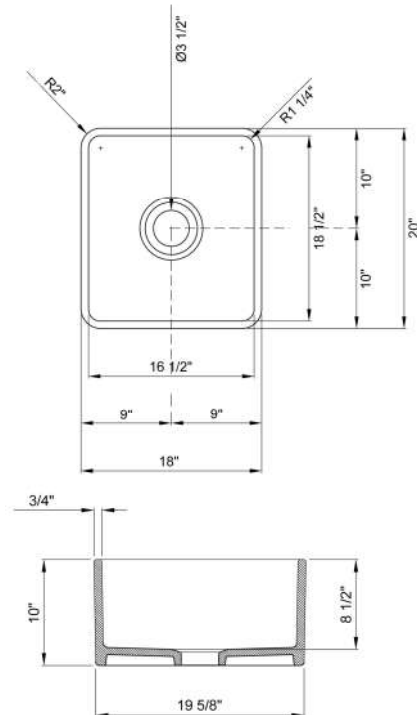

**20" BAIRD SINGLE  
BOWL FARMER SINK**

Cat. No  
FSSB1046

W: 20"  
D: 18"  
H: 10"

**Features:**

- ▶ Constructed of fine fireclay for beauty and durability
- ▶ Finely crafted in Italy
- ▶ Fireclay provides a smooth, waveless surface
- ▶ Non-porous surface resists heat, stains and cracking
- ▶ Sides and front have 3/4" rim
- ▶ 3-1/2" center drain openings
- ▶ Sink is finished in four sides
- ▶ Available in 2 colors
- ▶ Wire Grid to be purchased separately
- ▶ IAPMO tested & approved for UPC,IPC and National Plumbing code of Canola.

**Colors**

**WH** White      **BQ** Bisque

**\*Please do NOT cut hole without  
template or actual product.**

**Interior Dimensions:**

Basin Interior: 18-1/2" W x 16-1/2" D  
Basin Depth: 8-1/2"

Dimensions of fixture are nominal and may vary within the range of tolerances established by ANSI Standard A112.19.2. Dimensions and specifications subject to change without notice.