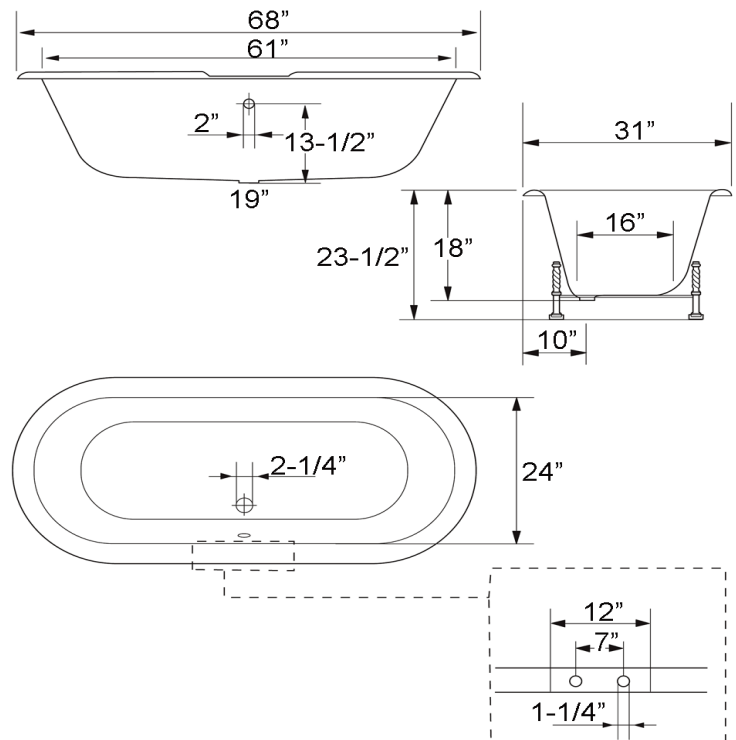

**DURAN  
68" CAST IRON  
DOUBLE ROLL TUB**

Cat. No.  
CTDRN68

L: 68"  
W: 31"  
H: 24" (from floor to top of tub)

Depth: 18" at drain  
Water depth: 13-1/2" to overflow

**The following is recommended for CTDRN68 tubs:**

- Faucet: part #4602, 7393 or 7410
- Rigid, freestanding supplies: part #4502
- Leg tub drain: part #5599

Gallon Capacity: 50  
Shipping Weight: 480 lbs.  
Empty Weight: 300 lbs.  
Filled Weight: 718 lbs.

**Features:**

- ▶ Inside finish is white enamel
- ▶ Cast Iron imperial feet available in 5 finishes
- ▶ Tub exterior is white (epoxy)
- ▶ No faucet holes with a continuous rolled rim
- ▶ Feet are attached and leveled before shipment
- ▶ Tub is thoroughly inspected before shipment

Dimensions of fixture are nominal and may vary within the range of tolerances established by ANSI Standard A112.19.2. Dimensions and specifications subject to change without notice.