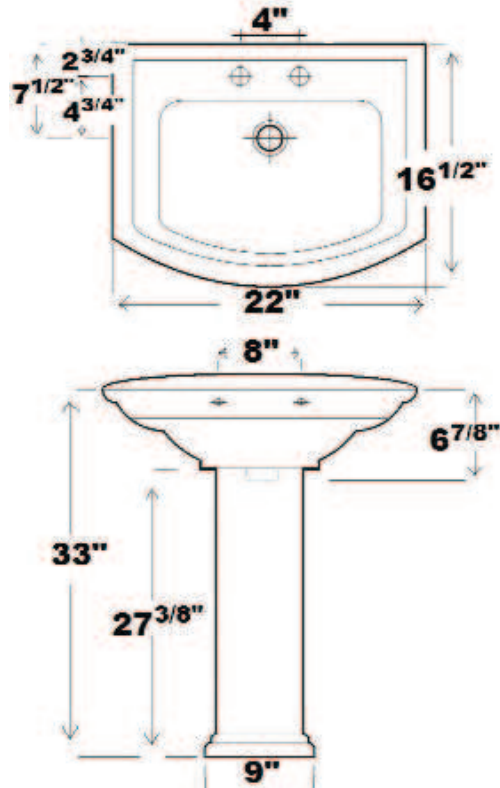

# WASHINGTON 550 PEDESTAL LAVATORY

Cat. No.  
3-39X

Faucet not included

W: 22"  
D: 16 1/2"  
H: 33 1/2"  
Flange: 1 5/8"

## Features:

- ▶ Made of Vitreous China
- ▶ Available for 4" CC or 8" Widespread
- ▶ Can Be Installed Using Toggle or Molly Bolts (not- included)

\*For ease of installation order one of the following:  
Hangers (pair) \$4.75  
Bracket (one) \$11.50

## Colors:

WH White

Meets or exceeds the following specifications: ASME A112.19.2 2008 and CSA B45.1-08 for ceramic plumbing fixtures.

## Interior Dimensions:

Basin Interior: 15 1/4" x 9"  
Basin Depth: 6"  
Mount bolts height: 31"  
Mount holes cc: 8"  
Faucet and spout holes: 1 1/8"(4")  
1 3/8"(8")

Dimensions of fixture are nominal and may vary within the range of tolerances established by ASME Standard A112.19.2-2008. Dimensions and specifications subject to change without notice.