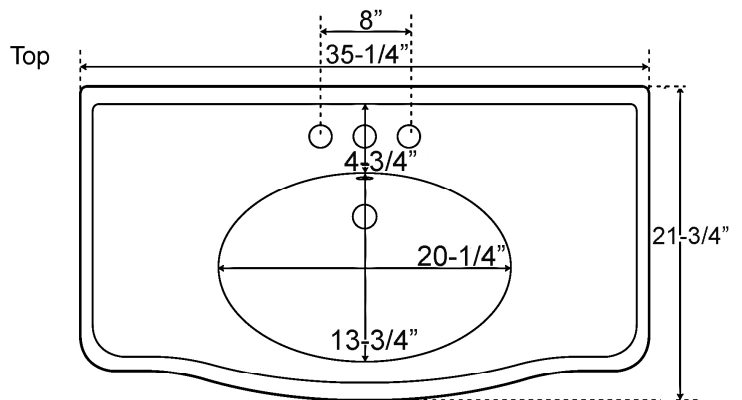

# 35" PEYTON CONSOLE

Cat. No  
72X

Faucet not included

W: 32-3/4"  
D: 21-3/4"  
H: 32-1/2"

### Interior Dimensions:

Basin Interior: 20-1/4" X 13-3/4"  
Basin Depth: 5"  
Water Depth to OF: 4-3/4"

### Features:

- ▶ Made of Vitreous China
- ▶ Available in **721WH**(1 Hole) or **728WH** (8" Widespread)
- ▶ Pre-drilled overflow hole
- ▶ Decorative backsplash
- ▶ Mount bolts height 32"
- ▶ Mounting hardware included
- ▶ Accomodates drain 1-1/2"

### Colors:

**WH** White

Dimensions of fixture are nominal and may vary within the range of tolerances established by ASME Standard A112.19.2. Dimensions and specifications subject to change without notice.