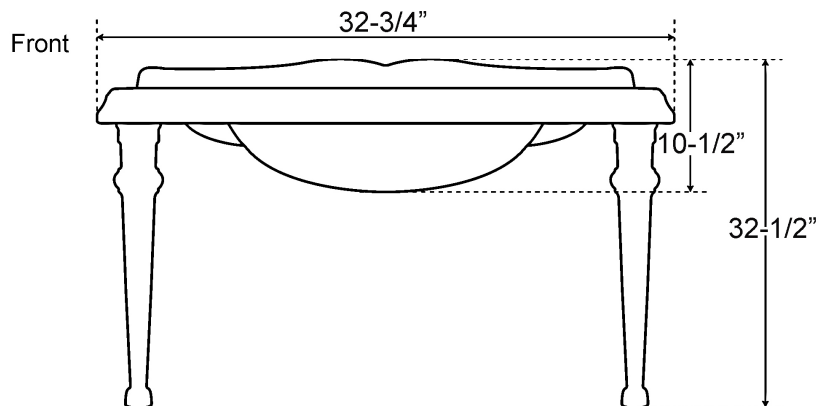

# 35" PEYTON CONSOLE

Cat. No  
72X

Faucet not included

W: 32-3/4"  
D: 21-3/4"  
H: 32-1/2"

### Interior Dimensions:

Basin Interior: 20-1/4" X 13-3/4"  
Basin Depth: 5"  
Water Depth to OF: 4-3/4"

### Features:

- ▶ Made of Vitreous China
- ▶ Available in **721WH**(1 Hole) or **728WH** (8" Widespread)
- ▶ Pre-drilled overflow hole
- ▶ Decorative backsplash
- ▶ Mount bolts height 32"
- ▶ Mounting hardware included
- ▶ Accomodates drain 1-1/2"

### Colors:

**WH** White

Dimensions of fixture are nominal and may vary within the range of tolerances established by ASME Standard A112.19.2. Dimensions and specifications subject to change without notice.