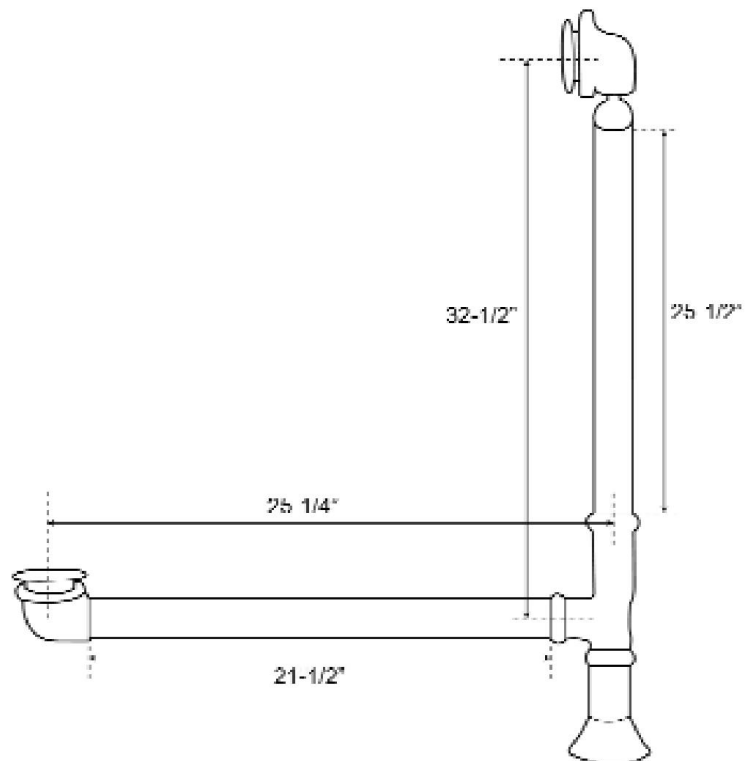

PIVOTING TUB DRAIN

Cat. No.
5599PD

Features:

- ▶ Brass construction
- ▶ Swivel head adjusts to slope of tub
- ▶ Soft touch drain cover
- ▶ Drain cover for overflow hole allows for a deeper fill
- ▶ Drain cover overflow passes through tub wall to prevent leakage in double walled tubs
- ▶ For use with tubs up to 1-3/4" thick at overflow
- ▶ Available in 6 finishes

Finishes:

PB	Polished Brass	CP	Polished Chrome
BN	Brushed Nickel	PN	Polished Nickel
ORB	Oil Rubbed Bronze	WH	White

Our 5599PD Pivoting Tub Drain cannot be purchased separately. It is available with the purchase of a tub only!