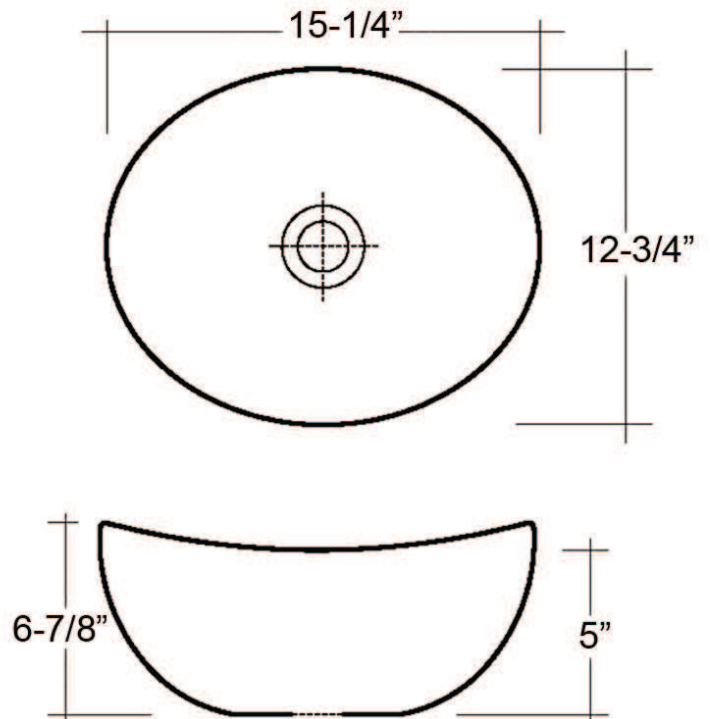

CASCADE BASIN

Cat. No.
4-610

Basin Top: 15 1/4" x 12 3/4"
Basin Bottom: 5 1/2" x 5"
Flange: 3/4" x 1 3/4"
Above Counter Height: 6 7/8"

***Please do NOT drill hole without template or actual product.**

Interior Dimensions:

Basin Interior: 14" x 11 1/2"
Basin Depth: 5"

Features:

- ▶ Made of Vitreous China
- ▶ Stylish Design
- ▶ No Overflow

Colors:

WH White

Meets or exceeds the following specifications: ASME A1123.19.2-2008 and CSA B45.1-08 for ceramic plumbing fixtures.

Dimensions of fixture are nominal and may vary within the range of tolerances established by ANSI Standard A112.19.2. Dimensions and specifications subject to change without notice.