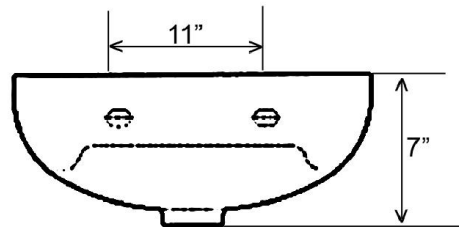

COMPACT WALL HUNG BASIN 22"

Cat. No.
4-54X

Features:

- ▶ Made of Vitreous China
- ▶ Available with 1 hole (4-541), 4"cc (4-544), 6" mini widespread (4-546) or 8" widespread (4-548)
- ▶ Overflow is provided
- ▶ Spout hole is 1-3/8" diameter

Colors:

WH White

Meets or exceeds the following specifications: ASME A112.19.2 2008 and CSA B45.1-08 for ceramic plumbing fixtures.

W: 21-1/2"
D: 16-1/2"
H: 7"

Interior Dimensions:

Basin Interior: 17-1/2" x 9-3/4"
BasinDepth: 6-1/2"
Mount holes cc: 11"

Dimensions of fixture are nominal and may vary within the range of tolerances established by ANSI Standard A112.19.2. Dimensions and specifications subject to change without notice.