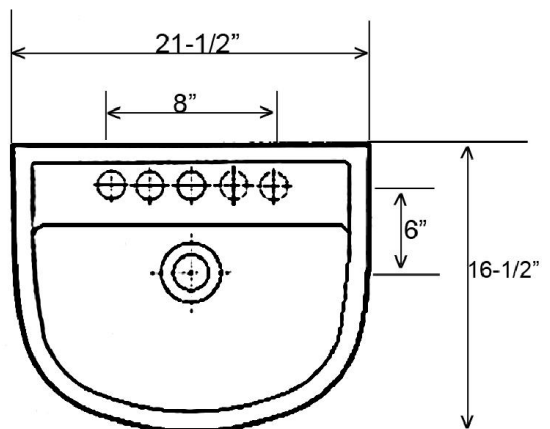

COMPACT WALL HUNG BASIN 22"

Cat. No.
4-54X

Features:

- ▶ Made of Vitreous China
- ▶ Available with 1 hole (4-541), 4"cc (4-544), 6" mini widespread (4-546) or 8" widespread (4-548)
- ▶ Overflow is provided
- ▶ Spout hole is 1-3/8" diameter

Colors:

WH White

Meets or exceeds the following specifications: ASME A112.19.2 2008 and CSA B45.1-08 for ceramic plumbing fixtures.

W: 21-1/2"
D: 16-1/2"
H: 7"

Interior Dimensions:

Basin Interior: 17-1/2" x 9-3/4"
BasinDepth: 6-1/2"
Mount holes cc: 11"

Dimensions of fixture are nominal and may vary within the range of tolerances established by ANSI Standard A112.19.2. Dimensions and specifications subject to change without notice.