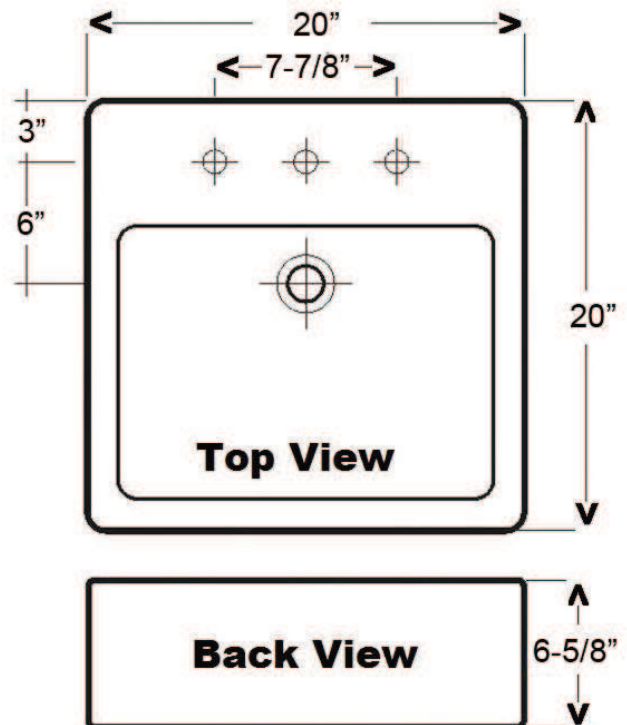

PATRICIA BASIN

Cat. No.
4-46X

Basin: 20" x 20"
Above Counter Height: 6 5/8"
Faucet & spout holes for widespread: 1 3/8"
Faucet & spout holes for centerset: 1 1/8"
Flange: Flush w/ bottom of basin

Rear View

***Please do NOT drill hole without
template or actual product.**

Interior Dimensions:

Basin Interior: 16 3/4" x 12 1/2"
Basin Depth: 4 1/2"

Features:

- ▶ Made of Fine Fire Clay for Durability
- ▶ Chip and Stain Resistant
- ▶ Available with 1, 2 or 3 holes
- ▶ Overflow
- ▶ Stand Available for Basin
- ▶ Back Glazed

Colors:

WH White

Meets or exceeds the following specifications: ASME 112.19.9M for fine fire clay for durability.

Dimensions of fixture are nominal and may vary within the range of tolerances established by ANSI Standard A112.19.2. Dimensions and specifications subject to change without notice.