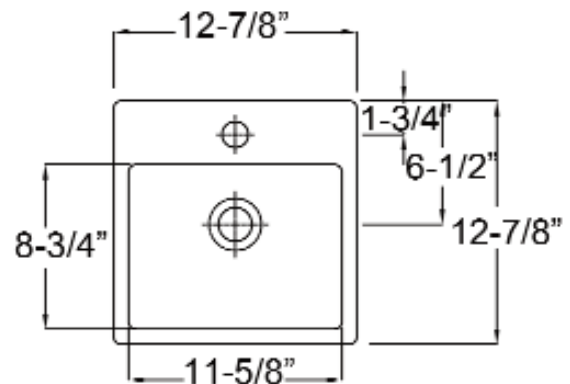

MINI NOVA WALL-HUNG BASIN

Cat. No.
4-382

Faucet not included

Basin: 12 7/8" W x 12 7/8" D
Faucet Hole Diameter: 1 3/8"

Features:

- ▶ Fine Fire Clay construction for durability
- ▶ Chip and stain resistant
- ▶ Drilled for single hole faucet
- ▶ No overflow
- ▶ Petite styling for small spaces
- ▶ Sloping Front

Colors:

WH White

Meets or exceeds the following specifications: ASME 112.19.9M (and 19.6M) for fine Fire Clay fixtures.

***Please do NOT drill hole without template or actual product.**

Interior Dimensions:

Basin interior: 11 5/8" W x 8 3/4" D
Basin depth: 5 7/8"
Back of Basin to Center of Faucet: 1 3/4"
Back of Basin to Center of Drain: 6 1/2"

Dimensions of fixture are nominal and may vary within the range of tolerances established by ANSI Standard A112.19.2. Dimensions and specifications subject to change without notice.