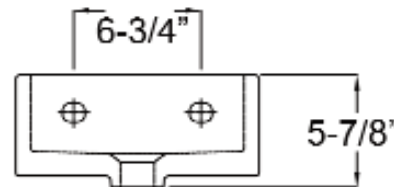

MINI NOVA WALL-HUNG BASIN

Cat. No.
4-382

Faucet not included

Basin: 12 7/8" W x 12 7/8" D
Faucet Hole Diameter: 1 3/8"

Features:

- ▶ Fine Fire Clay construction for durability
- ▶ Chip and stain resistant
- ▶ Drilled for single hole faucet
- ▶ No overflow
- ▶ Petite styling for small spaces
- ▶ Sloping Front

Colors:

WH White

Meets or exceeds the following specifications: ASME 112.19.9M (and 19.6M) for fine Fire Clay fixtures.

***Please do NOT drill hole without template or actual product.**

Interior Dimensions:

Basin interior: 11 5/8" W x 8 3/4" D
Basin depth: 5 7/8"
Back of Basin to Center of Faucet: 1 3/4"
Back of Basin to Center of Drain: 6 1/2"

Dimensions of fixture are nominal and may vary within the range of tolerances established by ANSI Standard A112.19.2. Dimensions and specifications subject to change without notice.