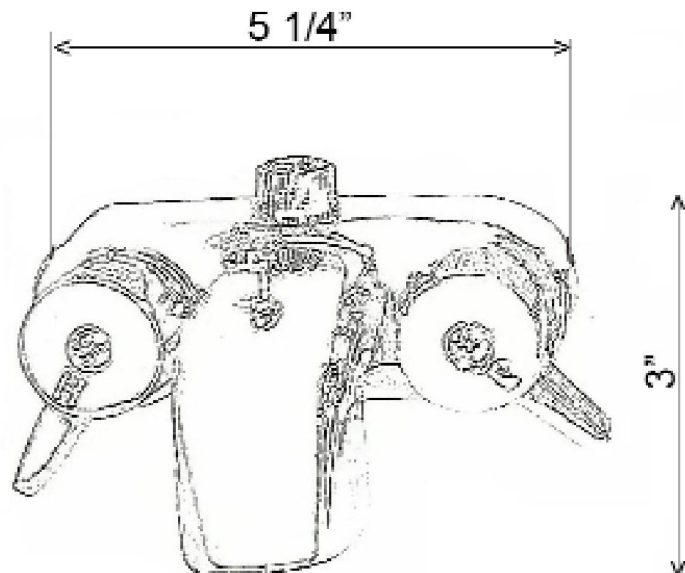

TUB WALL-MOUNTED FAUCET WITH HAND SHOWER

Cat. No.
4205

Features:

- ▶ Washerless Diverter Bathcock
- ▶ Five Function Hand Shower
- ▶ Check Valve in Handshower
- ▶ 3-³/₈" Centers
- ▶ ¼ Turn
- ▶ Flow Rate is 4 GPM
- ▶ Flow Rate for handshower is 2.5 GPM
- ▶ 59" Hose and Wall Bracket
- ▶ Metal Lever Handles

Finishes:

CP Polished Chrome

Hand Held Shower: 9-½"
Faucet Width: 5-¼"
Front to Back: 4-½"

Dimensions are nominal and may vary. Dimensions and specifications subject to change without notice.