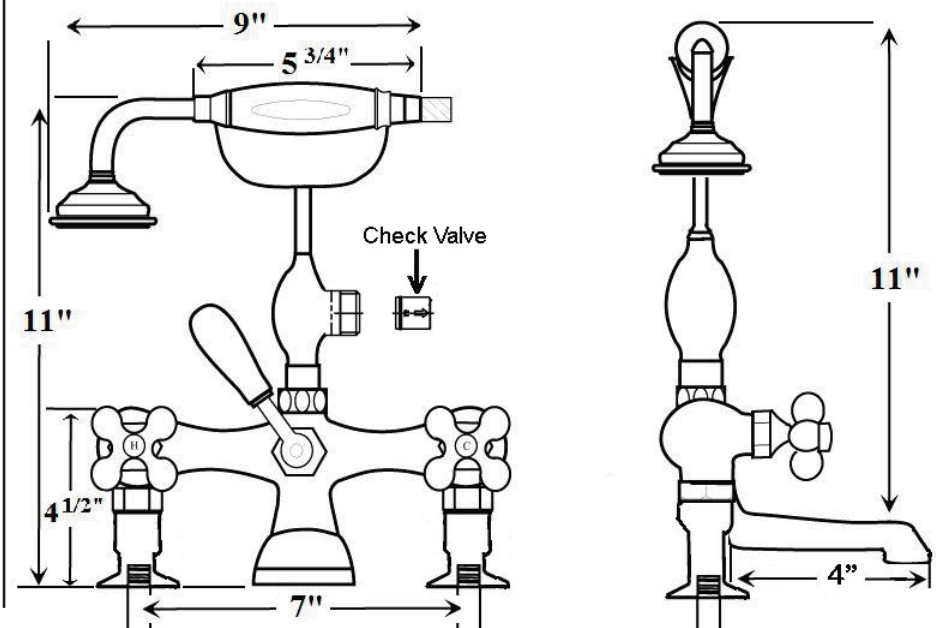

TUB RIM MOUNTED FAUCET WITH HAND SHOWER

Cat. No.
4201

Features:

- ▶ Elephant Spout
- ▶ Telephone Style Handheld Shower and Cradle
- ▶ Backflow Preventer on Handshower
- ▶ 59" Hose
- ▶ Metal Cross Handles
- ▶ 7" Centers for Tub Deck Mount Installation
- ▶ Compression Stems
- ▶ To Be Used with Straight Bath Supplies: Part #5577
- ▶ 5 1/2" Offset Elbow Mounts Included

Finishes:

CP Polished Chrome

Dimensions are nominal and may vary. Dimensions and specifications subject to change without notice.