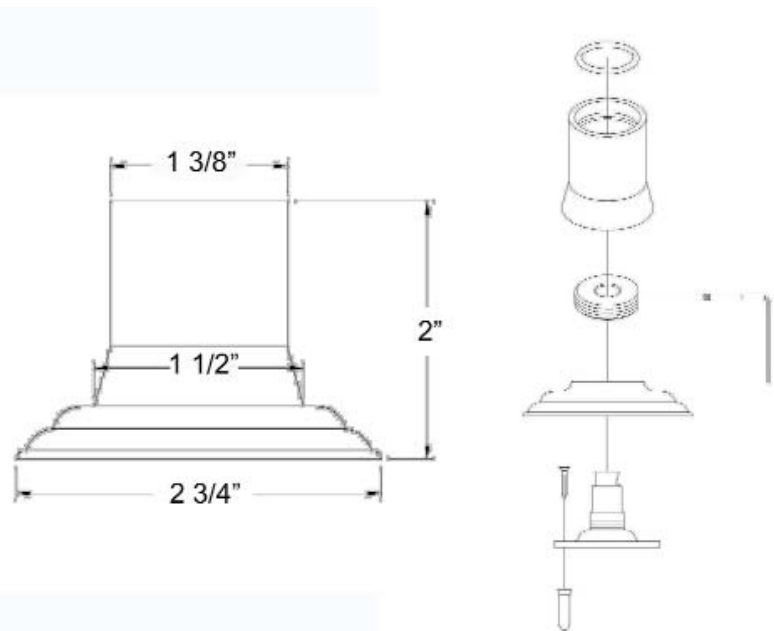

DECORATIVE FLANGE

Cat. No.
350

Base Diameter: 2 3/4"
Tube Diameter: 1 3/8"

Features:

- ▶ For use with 1" shower rods
- ▶ Sold in pairs
- ▶ Available in 5 finishes
- ▶ Use of ceiling supports required

Finishes:

- CP** Polished Chrome
- BP** Polished Brass
- ORB** Oil Rubbed Bronze
- PN** Polished Nickel
- SN** Brushed Nickel

Dimensions are nominal and may vary. Dimensions and specifications subject to change without notice.