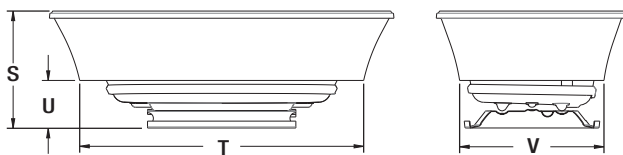

THEATRE STAGE® INSTALLATION

S	Height from bottom of tub to top deck	24 1/2"
T	Base length	59 3/8"
U	Stage height	10"
V	Base width	30 1/8"

TECHNICAL SPECIFICATIONS

Hot water supply required	Should be 70% of water capacity of tub or greater.
Turbine	Access to the pump must be at least 18" X 22". Standard connection is 15 A, 120 V, 60 hz, dedicated line with a Ground-Fault Circuit Interrupter (GFCI). With Geysair, upgrade to 20 A, 120 V, 60 hz, dedicated line GFCI is needed. For any additional option with the Geysair, a second line is needed 15 A, 120 V, 60 hz, dedicated line with a GFCI. Air vent necessary: 2" X 4" minimum.

Our products must be installed by certified professionals only and according to our Owner's Manual as well as federal, provincial/state and local building codes and regulations (www.bainultra.com/documentations).

Approx. shipping weight	260 lbs
Turbine power	755 W
Air heater	700 W

WARRANTY

Controls-LED-Geysair*	5 years
Bath & turbine*	20 years

*Some restrictions apply | www.bainultra.com/warranty

The specifications shown indicate the outer edge dimension and the inside bathing capacity dimension measured at air jets' height. The manufacturer accepts a 1/4" [0.64 cm] variance. There are variations on each product and specifications are subject to change as we improve upon our product as required. The dimensions needed for site preparation and structure building will differ. BainUltra® assumes no responsibility for preparatory work done prior to the product being on site.