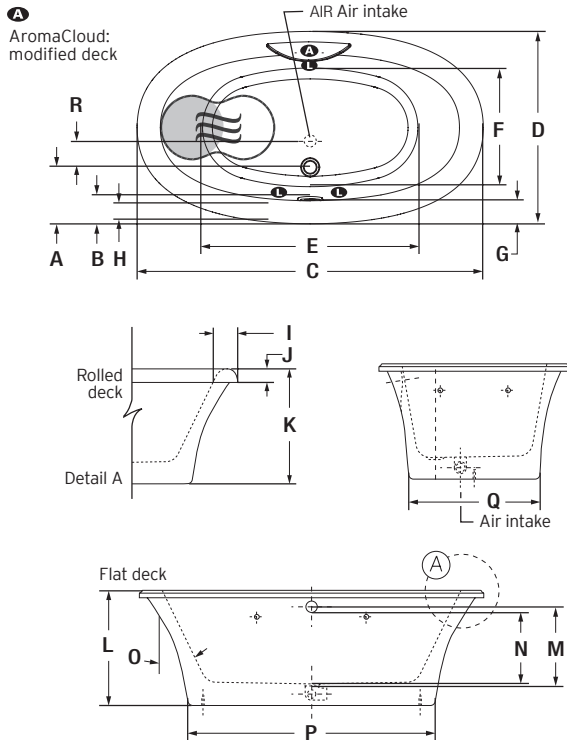

SANOS 7240 72" X 40" X 24"

ACCESSORIES (OPTIONAL)

OTHERS

- There is a height difference for the rolled deck (see drawing Detail A).
- Faucets must be freestanding or wall-mounted.
- The turbine must be remotely installed.
- TMU: Control must be wall-mounted.
- TMSU: Dot controls are located on either sides of the AromaCloud.

TOTAL PRICE

$

FREESTANDING INSTALLATION

Available with flat or rolled deck.

LETTER	DESCRIPTION	MEASURE
A	Outside edge to center drain	11 3/4"
B	Outside edge to overflow	4 3/8"
C	Total length	72"
D	Total width	40"
E	Bathing well length	46 1/8"
F	Bathing well width	24 3/4"
G	Deck width	4 5/8"
H	Flat surface width	3 3/8"
I	Rolled deck width	5 3/8"
J	Height from bottom of lip to top deck	2 1/2"
K	Height from bottom of tub to top deck	25 1/2"
L	Height from bottom of tub to top deck	24 1/2"
M	Height from drain to center of overflow	16 5/8"
N	Maximum water level	14 7/8"
O	Slope of backrest	27°
P	Base length	55 7/8"
Q	Base width	27 7/8"
R	Distance from center air intake to center drain	5"

- Indicates heated backrest (TMU)
- Indicates LED light position
- ⊞ Indicates WarmTouchShell position (TMSU)
- ⊞ Indicates AromaCloud position