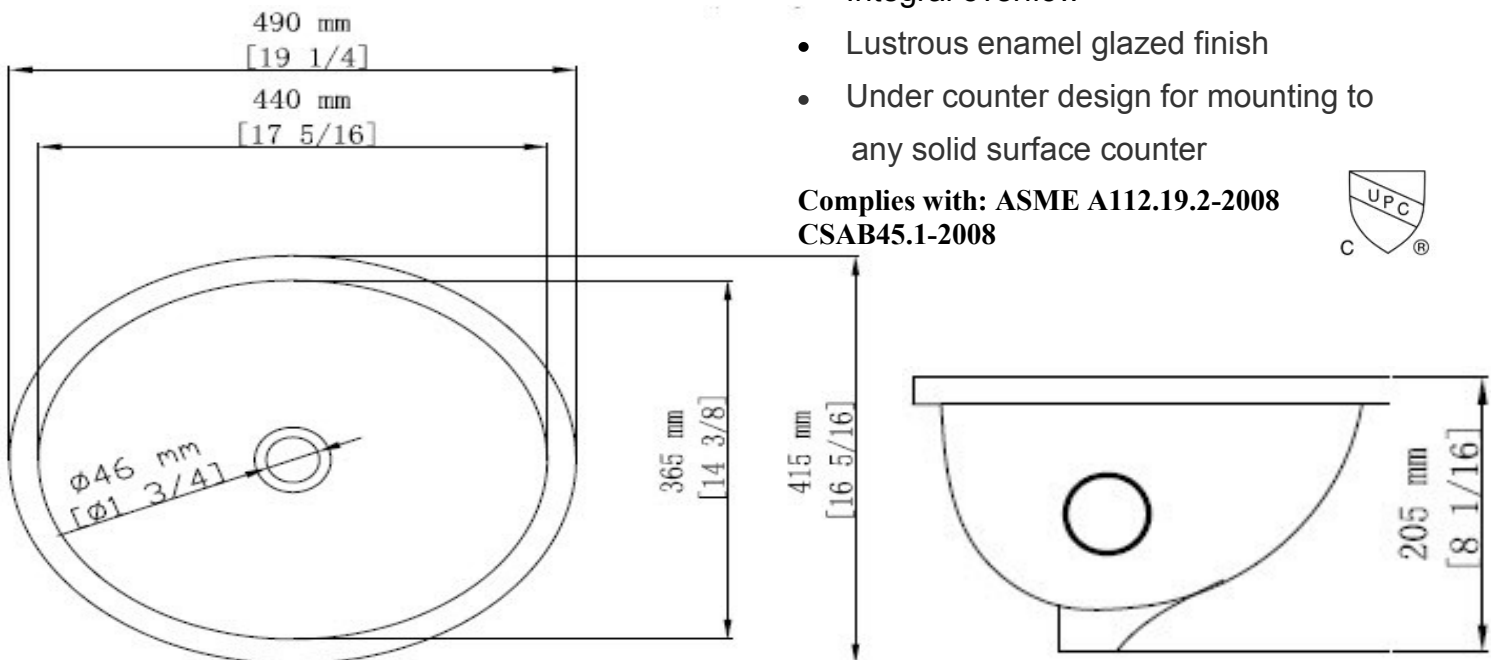

VCU1714

Premium Vitreous China Lavatory Sink

Model: VCU1714

Dimensions

- Overall Size: 19 1/4" x 16 5/16"
- Bowl Size: 17 5/16" x 14 3/8"
- Depth: 8 1/16" D
- Standard Drain Opening: 1 3/4"

Options

- Available in White or Biscuit

Features

- Durable vitreous china
- Integral overflow
- Lustrous enamel glazed finish
- Under counter design for mounting to any solid surface counter

Complies with: ASME A112.19.2-2008
CSAB45.1-2008

Product Specification

The undermount lavatory sink shall be 16 5/16" in length and 19 5/16" in width and be made of vitreous china. Sink shall be an Artisan VCU1714, please specify WHITE or BISCUIT _____.