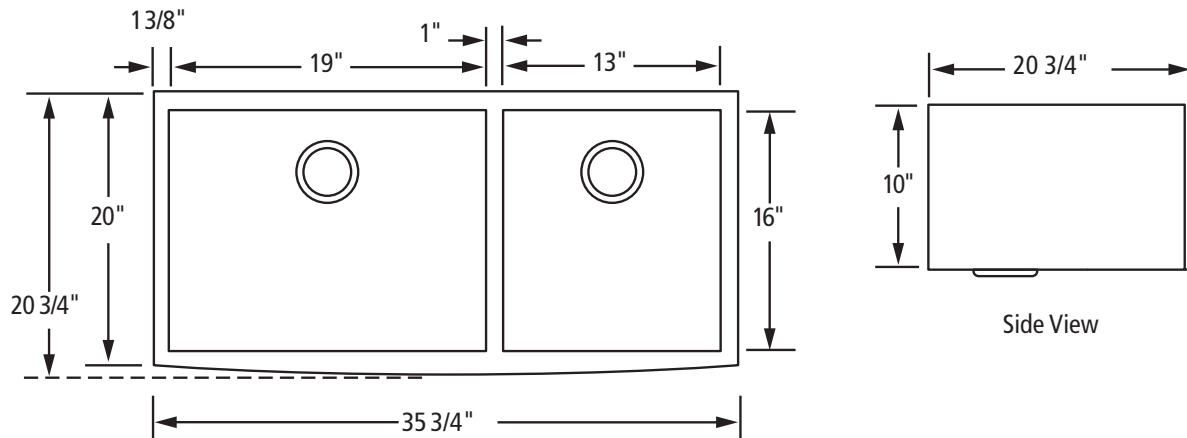

Optional Accessories

- Sink Strainers
- Stainless Steel Sink Cleaner

All sinks are handmade. Prior to cutting, verify with included template.