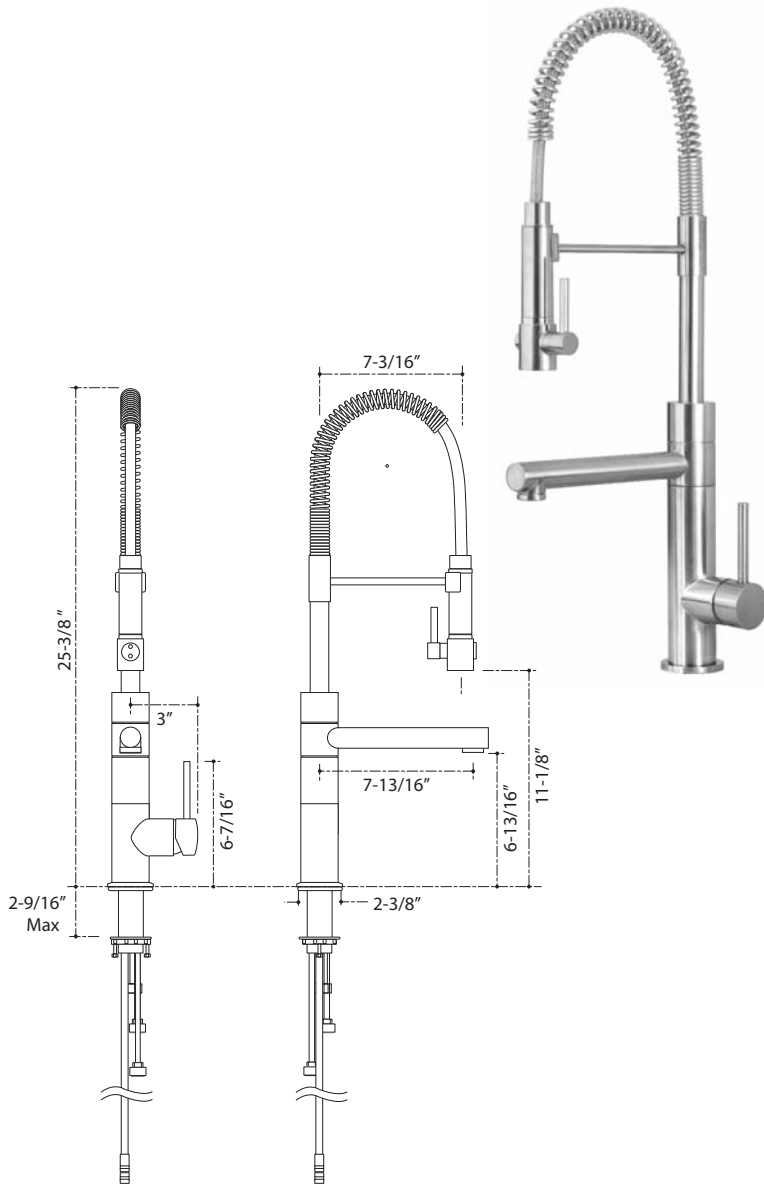

#### Dimensions

- Height: 25-3/8"
- Spout Reach: 7-13/16"

#### Color/Finish

- Satin Nickel: AF660-SN

#### Features

- High quality solid brass construction
- Durable ceramic disc cartridge
- Triple Satin Nickel plating
- One-handle lever design for ease of use
- Engineered for long service
- Single opening
- Pull-down spout sprayer
- Limited lifetime warranty
- 2.2 gallons per minute maximum flow rate

#### Product Specification

The contemporary pull-out kitchen sink faucet shall be of metal construction. This product shall have a maximum flow rate of 2.2 gallons per minute. This product shall have a one-piece, self-contained ceramic disc valve allowing volume and temperature control. This product has temperature memory, allowing the faucet to be turned on and off at any temperature setting. Product shall feature a sprayhead with spray, laminar flow, and pause settings. Product features a nylon hose and ball joint for easy operation and ADA compliant lever handle.