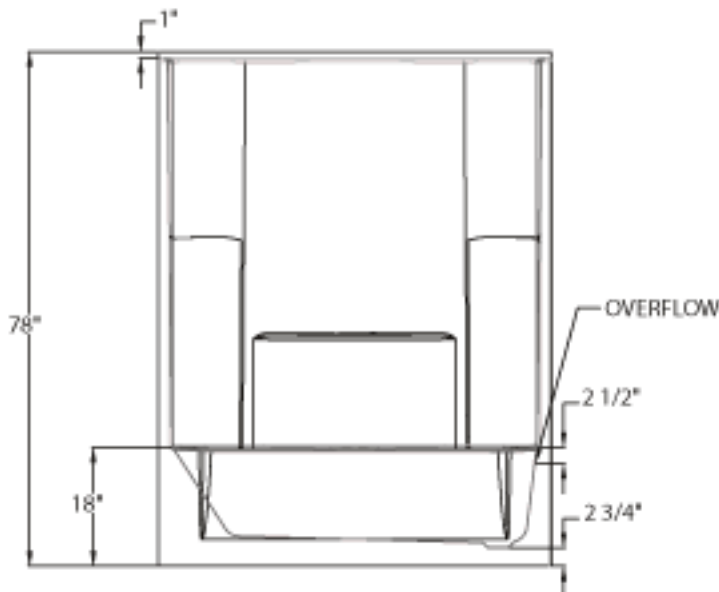

AQUAGLASS BATHTUB SHOWERS

MODEL NUMBER: **826034A-R/L**

60x34" Tub/Shower - drain right (Shown)

Dimensions: L59-3/4" x W34-1/16" x
H78"

Weight: 138 lbs.

- Standard Colors:**
- 00 White
 - 04 Biscuit
 - 01 Bone
 - 02 Dark Bone
 - 03 Light Gray

Standard Features

- Textured bottom
- Integral skirt
- Nailing flange
- 3 Soap ledges/dishes

INFORMATION IN THIS DRAWING IS SUBJECT TO CHANGE WITHOUT NOTICE. NO PART OF THIS DRAWING MAY BE REPRODUCED OR TRANSMITTED IN ANY FORM OR BY ANY MEANS, ELECTRONIC OR MECHANICAL, FOR ANY PURPOSE WITHOUT THE WRITTEN PERMISSION OF AQUA GLASS CORPORATION.

TOLERANCE: ±1/4	GAL. TO OVERFLOW:	GENERAL NOTES BATHING WELL DIMENSIONS TOP 55 1/4" X 22 5/8" BOTTOM 45 3/4" X 18 5/8" SHOWER DOOR DIMENSIONS 55 1/4" X 58 15/16"	<h1>AQUA GLASS®</h1> 320 INDUSTRIAL PARK RD. ADAMSVILLE, TN 38310	PRODUCT OR PART NO.:
REV: B	OPERATING CAPACITY:			826034A-R/L
ECO NO.:	DRAWN BY:			PRODUCT NAME
ECO DATE:	FIN. INTERIOR:			DESIGNER GELCOAT TUBSHOWER