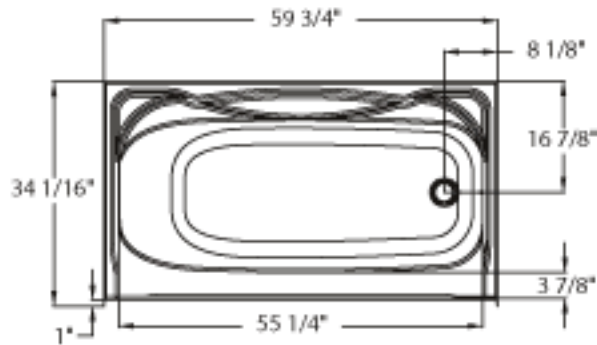

AQUAGLASS BATHTUB SHOWERS

MODEL NUMBER: **826034A-R/L**

60x34" Tub/Shower - drain right (Shown)

Dimensions: L59-3/4" x W34-1/16" x
H78"

Weight: 138 lbs.

- Standard Colors:**
- 00 White
 - 04 Biscuit
 - 01 Bone
 - 02 Dark Bone
 - 03 Light Gray

Standard Features

- Textured bottom
- Integral skirt
- Nailing flange
- 3 Soap ledges/dishes

INFORMATION IN THIS DRAWING IS SUBJECT TO CHANGE WITHOUT NOTICE. NO PART OF THIS DRAWING MAY BE REPRODUCED OR TRANSMITTED IN ANY FORM OR BY ANY MEANS, ELECTRONIC OR MECHANICAL, FOR ANY PURPOSE WITHOUT THE WRITTEN PERMISSION OF AQUA GLASS CORPORATION.

TOLERANCE: ±1/4	GAL. TO OVERFLOW:	GENERAL NOTES BATHING WELL DIMENSIONS TOP 55 1/4" X 22 5/8" BOTTOM 45 3/4" X 18 5/8" SHOWER DOOR DIMENSIONS 55 1/4" X 58 15/16"	<h1>AQUA GLASS®</h1> 320 INDUSTRIAL PARK RD. ADAMSVILLE, TN 38310	PRODUCT OR PART NO.:
REV: B	OPERATING CAPACITY:			826034A-R/L
ECO NO.:	DRAWN BY:			PRODUCT NAME
ECO DATE:	FIN. INTERIOR:			DESIGNER GELCOAT TUBSHOWER