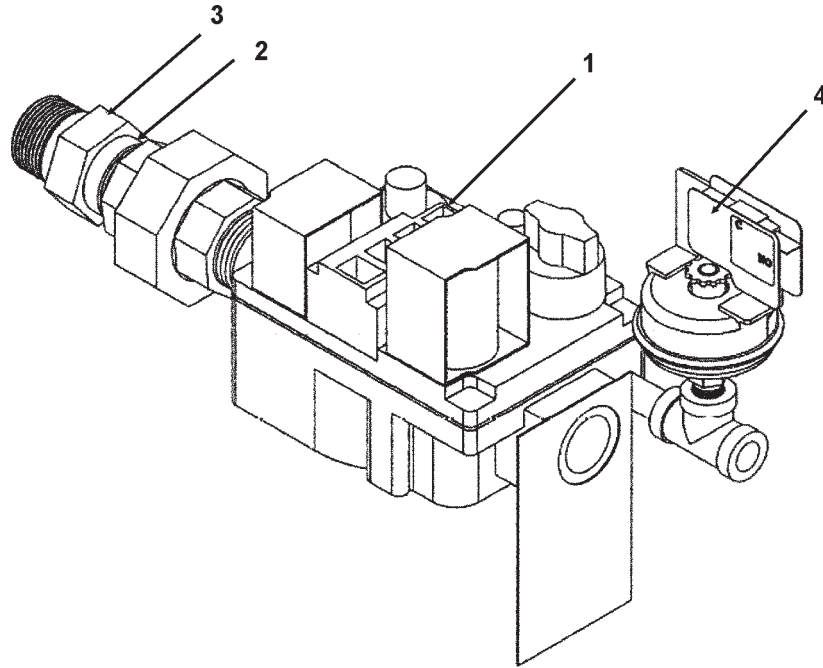

GAS VALVE ASSEMBLY - MODELS 120/A

Item	Description	BTH 120/A 100	BTH 120/A 101
1	Gas Valve	9004535205	9004536205
2	Orifice	9006259015	9006257015
3	Orifice Holder	9006094215	9006094215
4	Switch-Low Gas Pressure	9006256015	9006255015