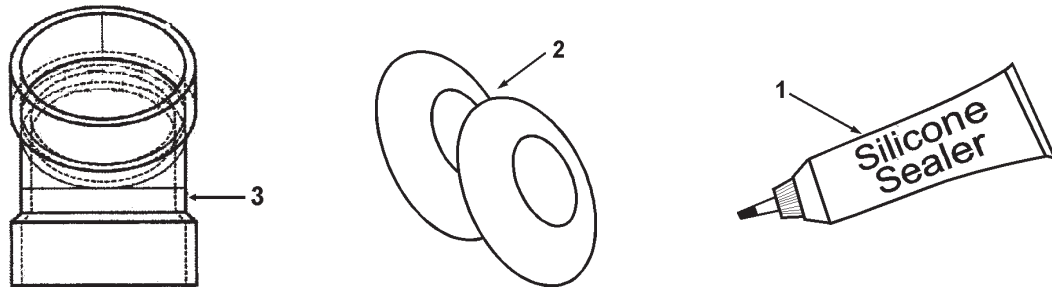

A.O. Smith Water Heater Parts Fulfillment

125 Southeast Parkway
Franklin, TN 37068
1-800-433-2545
www.hotwater.com