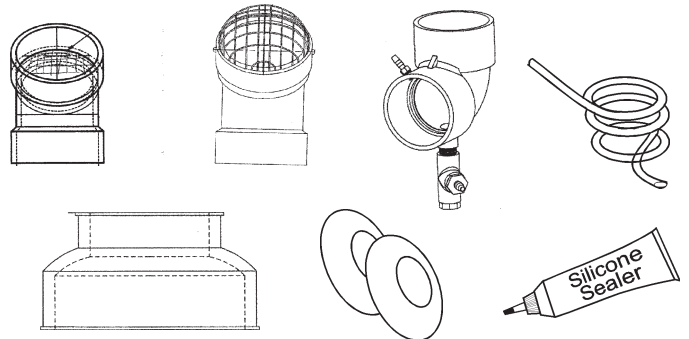

DISPLAY CONTROL ASSEMBLY
See Page 2

BTH CYCLONE Xi - MODEL BTH-120/A-250/A
See Page 2

INNER COVER CONTROL ASSEMBLY
See Page 3

BLOWER/BURNER ASSEMBLY
See Page 4 & 5

GAS VALVE(S)
See Page 6

ELECTRONIC ANODE
See Page 7

EXHAUST ELBOW ASSEMBLY - VENT KIT ASSEMBLY
See Page 7

BTH CYCLONE Xi 120/A - 250/A CLEANOUT ASSEMBLY / TEMPERATURE & PRESSURE VALVE

Item	Description	BTH 120/A 100/101	BTH 150/A 100/101	BTH 199/A 100/101	BTH 250/A 100/101
1	Cleanout Gasket	9004099015	9004099015	9004099015	9004099015
2	Cleanout Plate.....	9004098005	9004098005	9004098005	9004098005
3	T & P Valve.....	9005903205	9005903205	9005903205	9005903205
4	Lower Probe.....	9006242015	9006242015	9006242015	9006242015