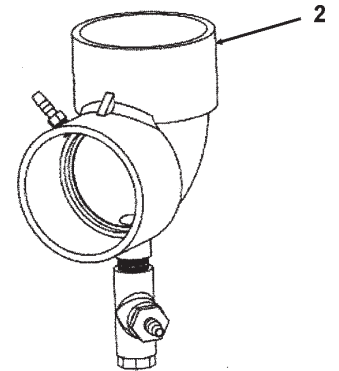

EXHAUST CONNECTOR ASSEMBLY - MODELS 120/A - 250/A

BTH 120/A - 250/A
100 / 101

Item	Description	
1	Exhaust Connector	9006157205
2	Exhaust Elbow Assembly	9006261005
*2	Exhaust Elbow Assembly (Canada)	9006332005
3	Tubing-Condensate	9006110215

*Effective July 1, 2008