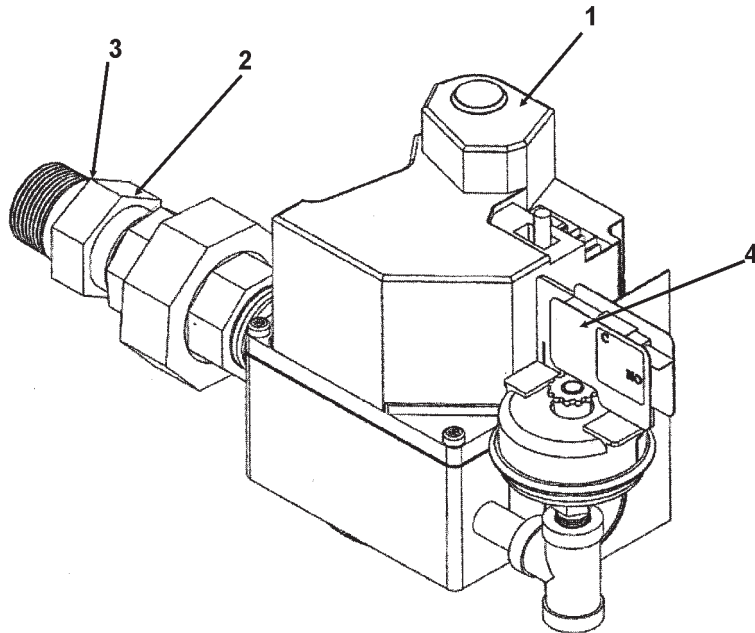

GAS VALVE ASSEMBLY - MODELS 150/A

Item	Description	BTH 150/A 100	BTH 150/A 101
1	Gas Valve	9006283005	9006284005
2	Orifice	9006260015	9006258015
3	Orifice Holder	9006094215	9006094215
4	Switch-Low Gas Pressure	9006256015	9006255015