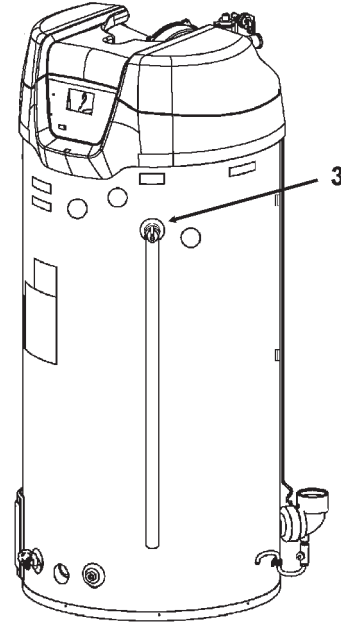

BTH CYCLONE Xi 120/A - 250/A CLEANOUT ASSEMBLY / TEMPERATURE & PRESSURE VALVE

Item	Description	BTH 120/A 100/101	BTH 150/A 100/101	BTH 199/A 100/101	BTH 250/A 100/101
1	Cleanout Gasket	9004099015	9004099015	9004099015	9004099015
2	Cleanout Plate.....	9004098005	9004098005	9004098005	9004098005
3	T & P Valve.....	9005903205	9005903205	9005903205	9005903205
4	Lower Probe.....	9006242015	9006242015	9006242015	9006242015

Standard hardware items may be purchased locally.