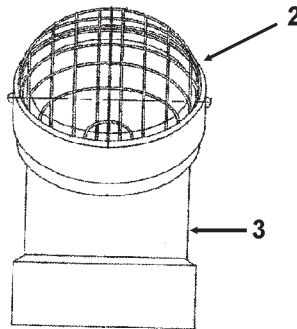

VENT KIT ASSEMBLY - MODELS 120/A - 250/A

BTH 120/A - 250/A
100 / 101

Item	Description	
1	Exhaust Screen	9006027015
2	Intake-Screen Collar Assembly	182162-000
3	PVC 45 Degree Elbow	181901-000
3	PVC 45 Degree Elbow (Canada)	197868-000
4	Silicone	9004366105
5	Wall Plate	9004364105