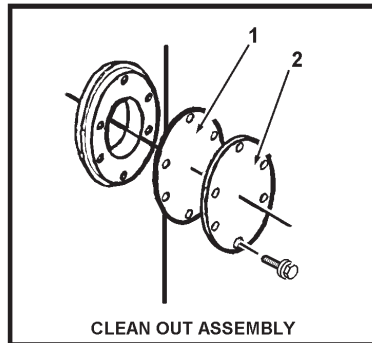

BTH CYCLONE Xi 120/A - 250/A CLEANOUT ASSEMBLY / TEMPERATURE & PRESSURE VALVE

Item	Description	BTH 120/A 100/101	BTH 150/A 100/101	BTH 199/A 100/101	BTH 250/A 100/101
1	Cleanout Gasket	9004099015	9004099015	9004099015	9004099015
2	Cleanout Plate.....	9004098005	9004098005	9004098005	9004098005
3	T & P Valve.....	9005903205	9005903205	9005903205	9005903205
4	Lower Probe.....	9006242015	9006242015	9006242015	9006242015

Standard hardware items may be purchased locally.