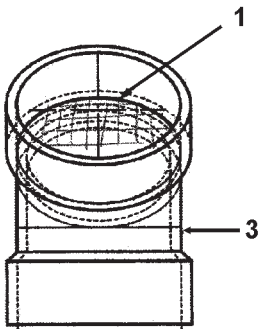

VENT KIT ASSEMBLY - MODELS 120/A - 250/A

BTH 120/A - 250/A
100 / 101

Item	Description	
1	Exhaust Screen	9006027015
2	Intake-Screen Collar Assembly	182162-000
3	PVC 45 Degree Elbow	181901-000
3	PVC 45 Degree Elbow (Canada)	197868-000
4	Silicone	9004366105
5	Wall Plate	9004364105