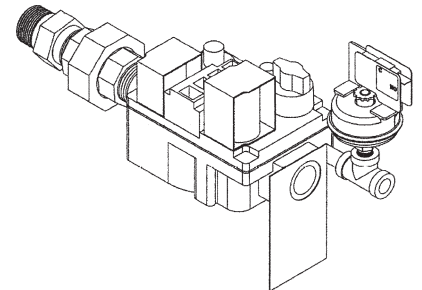

DISPLAY CONTROL ASSEMBLY
See Page 2

BTH CYCLONE Xi - MODEL BTH-120/A-250/A
See Page 2

INNER COVER CONTROL ASSEMBLY
See Page 3

BLOWER/BURNER ASSEMBLY
See Page 4 & 5

GAS VALVE(S)
See Page 6

ELECTRONIC ANODE
See Page 7

EXHAUST ELBOW ASSEMBLY - VENT KIT ASSEMBLY
See Page 7

BTH CYCLONE Xi 120/A - 250/A CLEANOUT ASSEMBLY / TEMPERATURE & PRESSURE VALVE

Item	Description	BTH 120/A 100/101	BTH 150/A 100/101	BTH 199/A 100/101	BTH 250/A 100/101
1	Cleanout Gasket	9004099015	9004099015	9004099015	9004099015
2	Cleanout Plate.....	9004098005	9004098005	9004098005	9004098005
3	T & P Valve.....	9005903205	9005903205	9005903205	9005903205
4	Lower Probe.....	9006242015	9006242015	9006242015	9006242015