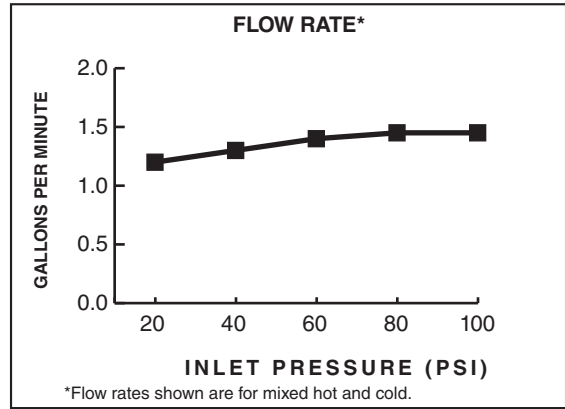

CODES AND STANDARDS

These products meet or exceed the following codes and standards:

- ANSI A117.1
- ASME A112.18.1
- NSF 61/Section 9 and Annex G

Product Number	Description	Finish Options	
		Polished Chrome	PVD Satin Nickel
		002	295
1480.101	Seva Single Control Centerset. Metal Speed Connect® Pop-up drain.		
1480.100	Seva Single Control Centerset. Less pop-up drain. Less pop-up hole.		N/A

N/A = NOT AVAILABLE

Meets the American Disabilities Act Guidelines and **ANSI A117.1** Requirements for the physically challenged.

1480.101	1480.100
• Metal Lever Handle • Speed Connect® metal drain	• Metal Lever Handle • Less drain, less pop-up hole

Available Modifications***		Part Suffix**	Part Suffix**
Flow Control Options	Vandal-Resistant 1.5gpm/5.7L/min. PCA* Aerator	__V15	__V15
	Vandal-Resistant 1.0gpm/3.8L/min. PCA* Aerator	__V10	__V10
	1.0gpm/3.8L/min. PCA* Aerator	__F10	__F10
	Non-Aerated Vandal-Resistant 0.5gpm/1.9L/min. Spray	__V05	See 1480.150
	0.5gpm/1.9L/min PCA Spray	__F05	__F05

*PCA — Pressure Compensating

To modify a product, add suffix after the 4th digit (ex. 4480V10**101.002)

***Modified product models are **NOT** WaterSense certified.