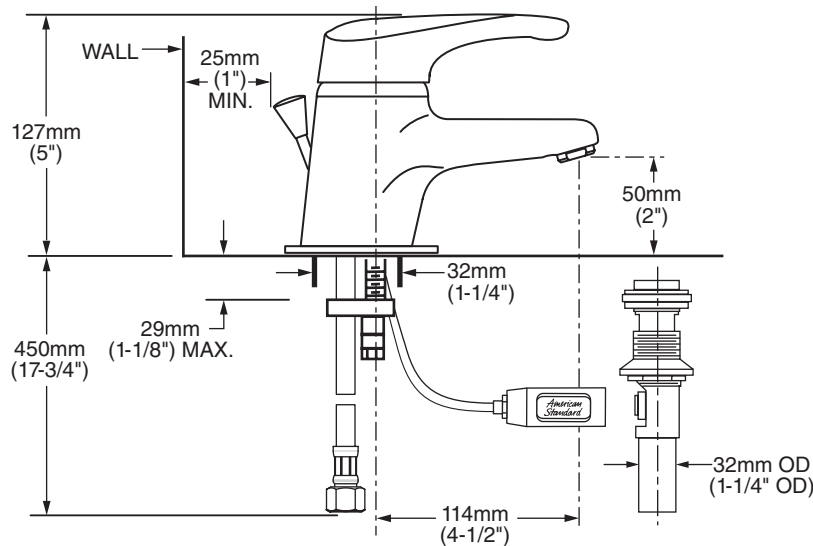

1480.101 Shown

**MODEL NUMBER:**

- ❑ **1480.101 Seva Single Control Centerset**  
Metal Speed Connect® Pop-up drain. Escutcheon plate.
- ❑ **1480.100 Seva Single Control Centerset**  
Less pop-up drain. Less pop-up hole. Escutcheon plate.

**GENERAL DESCRIPTION:**

Cast brass body and brass escutcheon with all metal handle. Washerless 47mm ceramic disc valve cartridge with integral hot limit safety stop. Braided flexible supply hoses with 3/8" compression connectors. 20 inch (500mm) long flexible stainless steel drain cable is pre-assembled to faucet body. Metal Speed Connect® drain body with 1-1/4 inch (32mm) tail piece. 1.5 gpm/5.7L/min. maximum flow rate.

**SUGGESTED SPECIFICATION:**

Single control lavatory fitting shall feature a cast brass body and escutcheon with all metal handle. Shall also feature washerless ceramic disc valve cartridge with integral hot limit safety stop. Shall also feature a metal drain body with stainless steel cable actuation. Fitting shall be American Standard Model # 1480.\_\_\_\_.\_\_\_\_.

**CODES AND STANDARDS**

These products meet or exceed the following codes and standards:

- ANSI A117.1
- ASME A112.18.1
- NSF 61/Section 9 and Annex G

Product Number	Description	Finish Options	
		Polished Chrome	PVD Satin Nickel
		002	295
1480.101	Seva Single Control Centerset. Metal Speed Connect® Pop-up drain.		
1480.100	Seva Single Control Centerset. Less pop-up drain. Less pop-up hole.		N/A