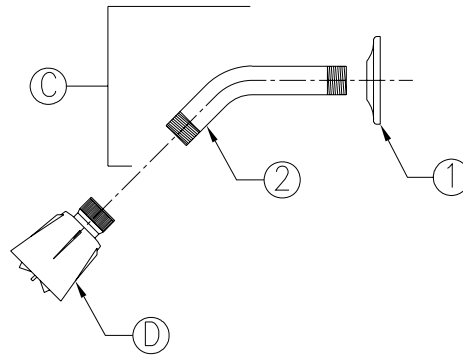

TEMP-GARD SHOWER UNIT

Z7302-SS-MT Parts List

Item	Part Number	Description	Qty.
A	TPK7300-SS	Tract Pack Assembly- 3 Port Shower Valve with Service Stops	1
B	TMPK7300-MT	Trim Pack Assembly, Metal with Etched Lettering	1
C	Z7000-A1	Standard Shower Arm Assembly	1
1	7000-83	Stamped Shower Arm Escutcheon	1
2	7000-84	Shower Arm 6" [152mm]	1
D	Z7000-S1	Standard Shower Head	1
E	Z7000-T2	Standard Tub Spout with Pull Up Diverter	1