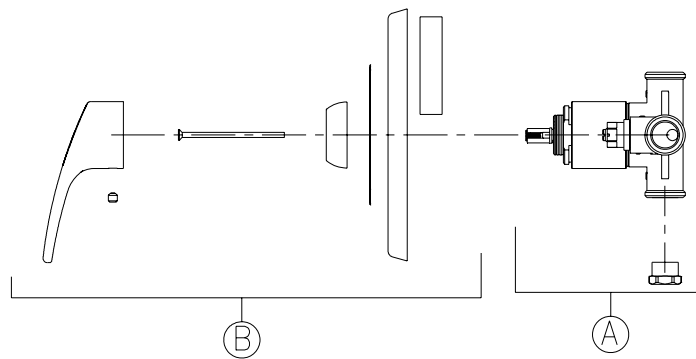

TEMP-GARD SHOWER UNIT

Z7302-SS-MT Parts List

Item	Part Number	Description	Qty.
A	TPK7300-SS	Tract Pack Assembly- 3 Port Shower Valve with Service Stops	1
B	TMPK7300-MT	Trim Pack Assembly, Metal with Etched Lettering	1
C	Z7000-A1	Standard Shower Arm Assembly	1
1	7000-83	Stamped Shower Arm Escutcheon	1
2	7000-84	Shower Arm 6" [152mm]	1
D	Z7000-S1	Standard Shower Head	1
E	Z7000-T2	Standard Tub Spout with Pull Up Diverter	1