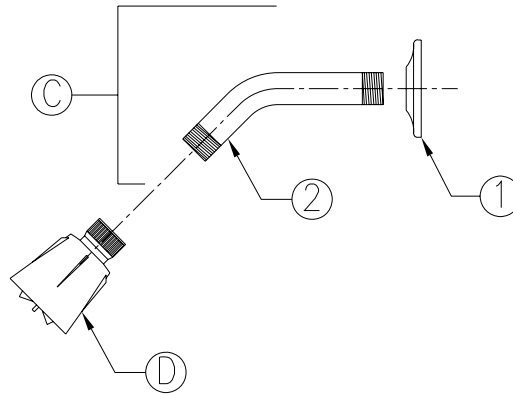

TEMP-GARD SHOWER UNIT

Z7301-SS-MT Parts List

Item	Part Number	Description	Qty.
A	TPK7300-SS	Tract Pack Assembly- 3 Port Shower Valve with Service Stops	1
B	TMPK7300-MT	Trim Pack Assembly, Metal with Etched Lettering	1
C	Z7000-A1	Standard Shower Arm Assembly	1
1	7000-83	Stamped Shower Arm Escutcheon	1
2	7000-84	Shower Arm 6" [152mm]	1
D	Z7000-S1	Standard Shower Head	1