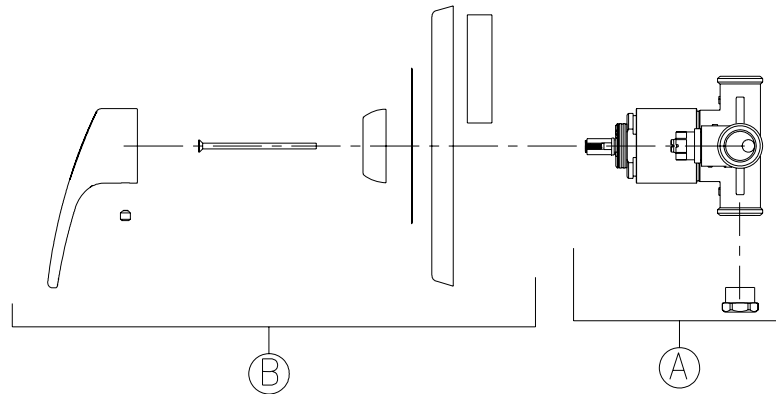

TEMP-GARD SHOWER UNIT

Z7301-SS-MT Parts List

Item	Part Number	Description	Qty.
A	TPK7300-SS	Tract Pack Assembly- 3 Port Shower Valve with Service Stops	1
B	TMPK7300-MT	Trim Pack Assembly, Metal with Etched Lettering	1
C	Z7000-A1	Standard Shower Arm Assembly	1
1	7000-83	Stamped Shower Arm Escutcheon	1
2	7000-84	Shower Arm 6" [152mm]	1
D	Z7000-S1	Standard Shower Head	1